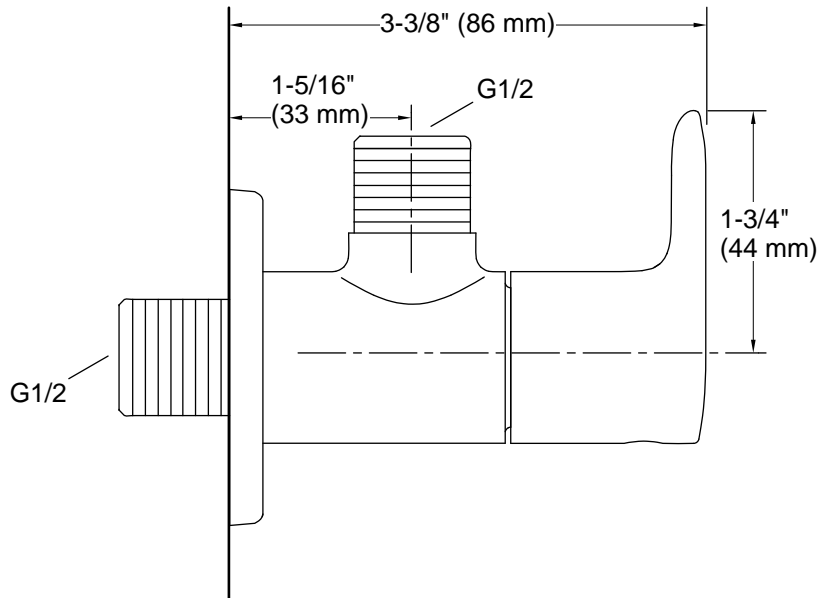

## Features

- Single lever handle controls water flow to outlets with a 1/4 turn
- Complements July faucets
- 2.38 inch (60 mm) x 3.38 inch (86 mm)

## Installation

- G 1/2 inlet and outlet

### Technical Information

All product dimensions are nominal.

Drain included: No

Drain with overflow: No