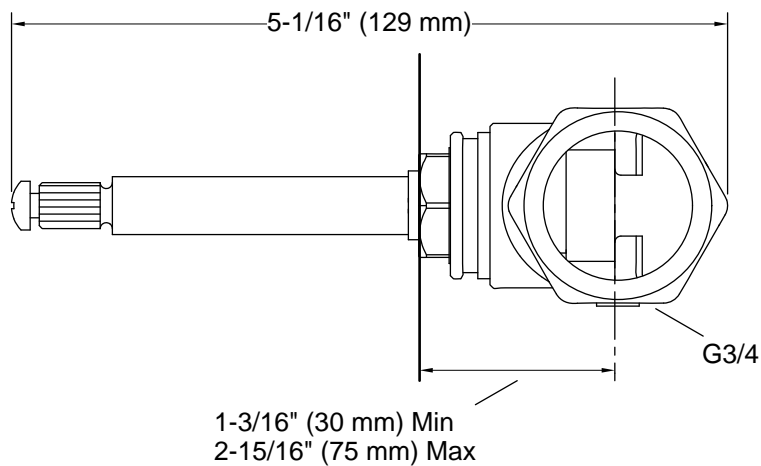

## Installation

- Recessed valve
- G 3/4 (19 mm) inlet connection

## Technical Information

All product dimensions are nominal.