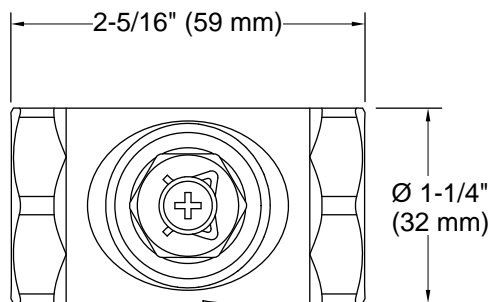

## Installation

- Recessed valve
- G 3/4 (19 mm) inlet connection

## Technical Information

All product dimensions are nominal.