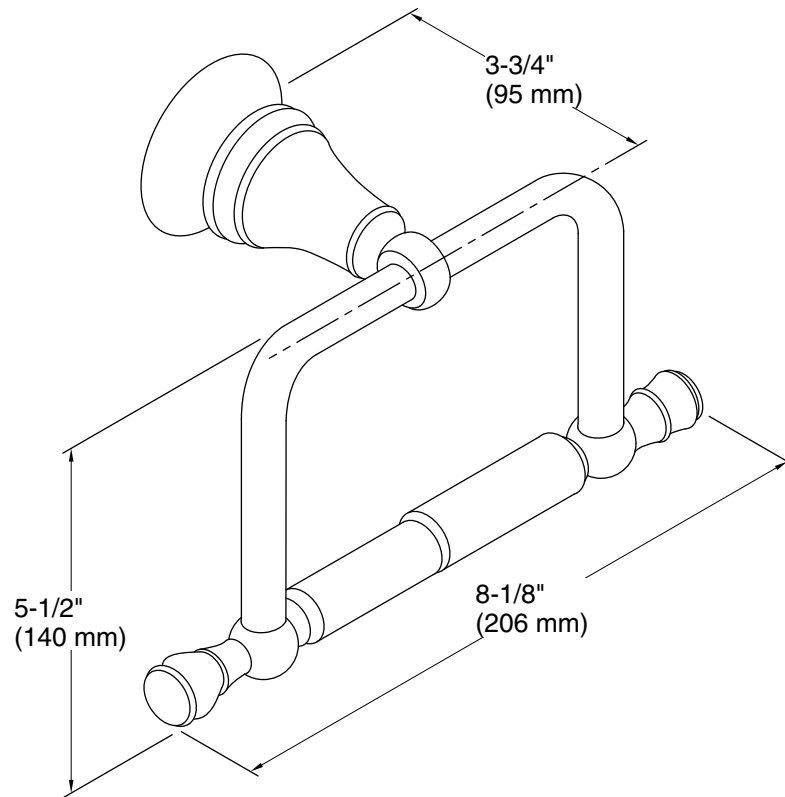

Technical Information

All product dimensions are nominal.

Material: Brass

Notes

Install this product according to the installation instructions.