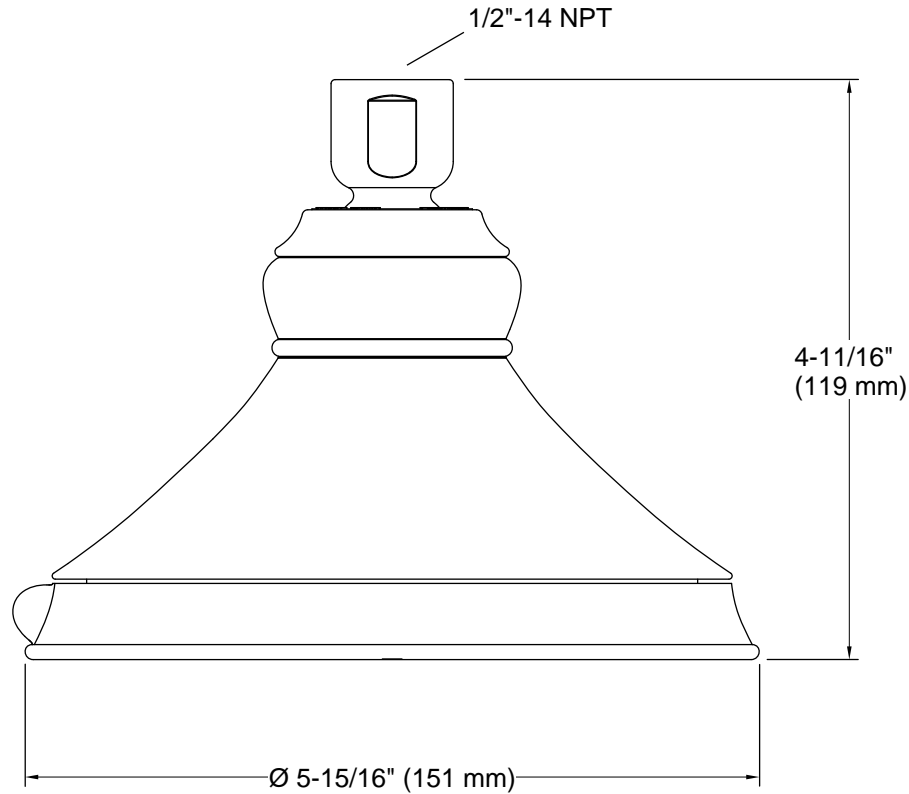

Technical Information

All product dimensions are nominal.

Drain included: No

Showerhead/Body Spray:

Rated maximum flow: 2.5 gal/min (9.5 l/min)

Notes

Install this product according to the installation guide.