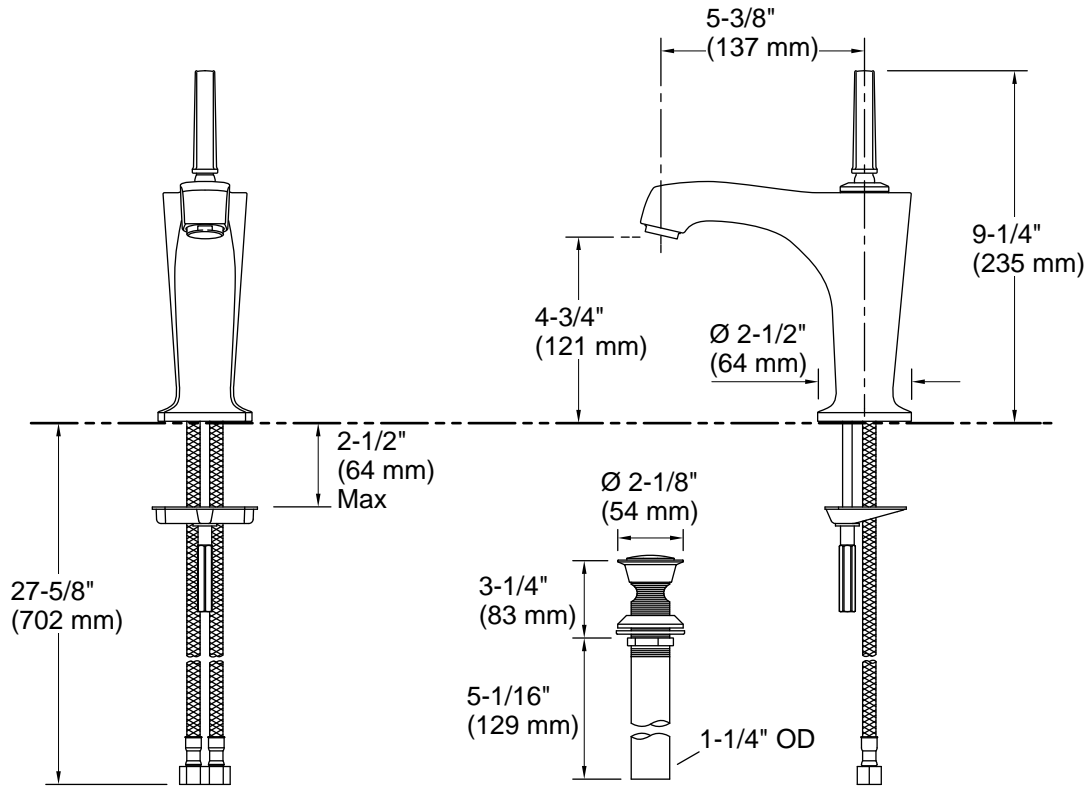

### Features

- Single joystick handle allows for both volume and temperature control
- KOHLER® ceramic disc valves exceed industry longevity standards for a lifetime of durable performance
- Temperature memory allows faucet to be turned on and off at the temperature set during prior usage
- 1.2 gpm (4.5 lpm) maximum flow rate at 60 psi (4.14 bar)
- Includes touch-activated drain with 1-1/4" tailpiece
- 5-3/8" (137 mm) spout reach
- Coordinates with Margaux faucets, accessories, and showering components to complete your bathroom

### Installation

- For single-hole installation
- Preattached flexible supply lines simplify installation

## Technical Information

All product dimensions are nominal.

### Spout:

Spout reach: 5-3/8" (137 mm)