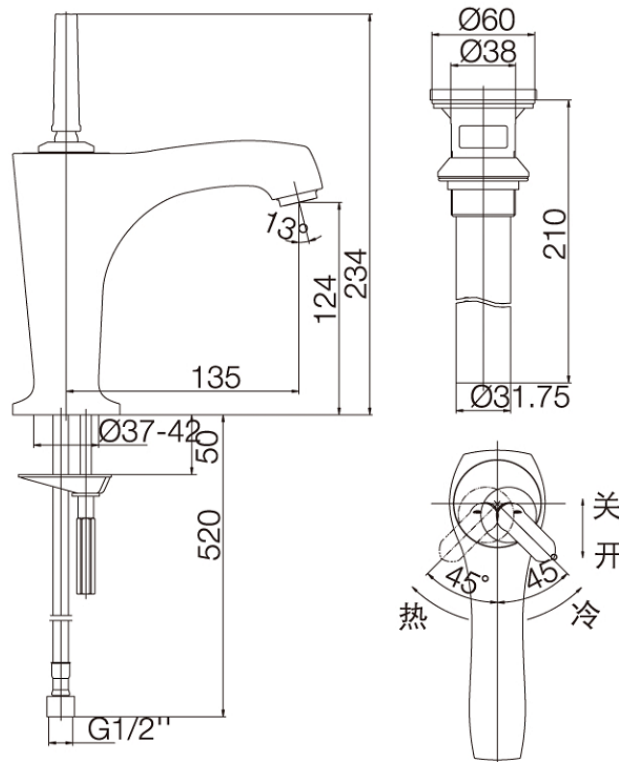

Product Specification:

Model	Spout		Handle	Includes	Finish	Notes
	Reach	Height				
K-16230T-4	135mm	124mm	Lever	Spout, valve, aerator, handle, pop-up drain, supplies, connection assy.	CP	-

Product Dimension:

K-16230T

*The above information are subject to change without notice.