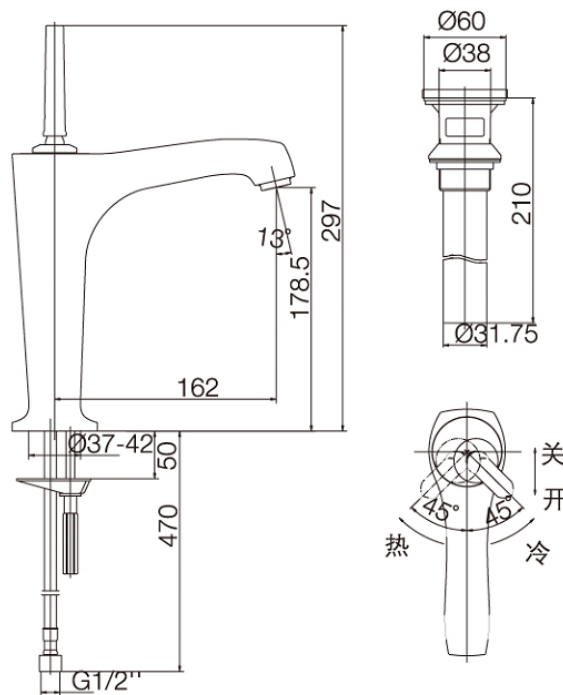

Product Specification:

| Model | Spout | | Handle | Includes | Finish | Notes |
|------------|-------|--------|--------|------------------------------------------------------------------|--------|-------|
| | Reach | Height | | | | |
| K-16231T-4 | 162mm | 179mm | Lever | Spout, valve, aerator, handle, drain, supplies, connection assy. | CP | - |

Product Dimension:

K-16231T

*The above information are subject to change without notice.