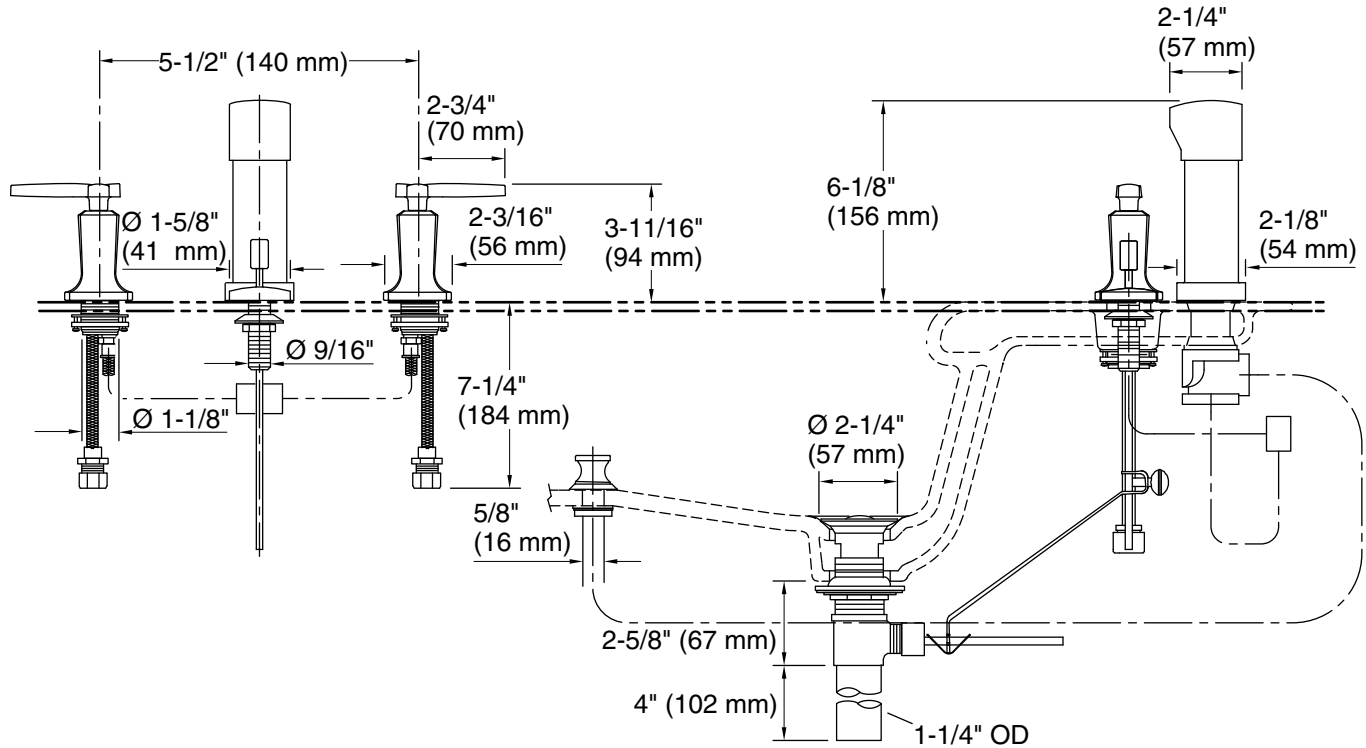

Features

- Pop-up drain with lift rod and tailpiece
- Vertical spray
- Fixture-mount transfer valve/vacuum breaker
- Available with lever handles
- Quarter-turn washerless ceramic disc valves
- Metal construction

Material

- Brass valve bodies

Installation

- Flexible connections for easy installation

Recommended Products/Accessories

- K-23726 Drain treatment
- K-23723 Faucet cleaner

Codes/Standards

ASME A112.18.1/CSA B125.1
ASSE 1001
IAPMO Certification

KOHLER® Faucet Lifetime Limited Warranty

See website for detailed warranty information.

Technical Information

All product dimensions are nominal.

Drain included: Yes

Handshower:

Rated maximum flow: 2.05 gal/min (7.8 l/min)