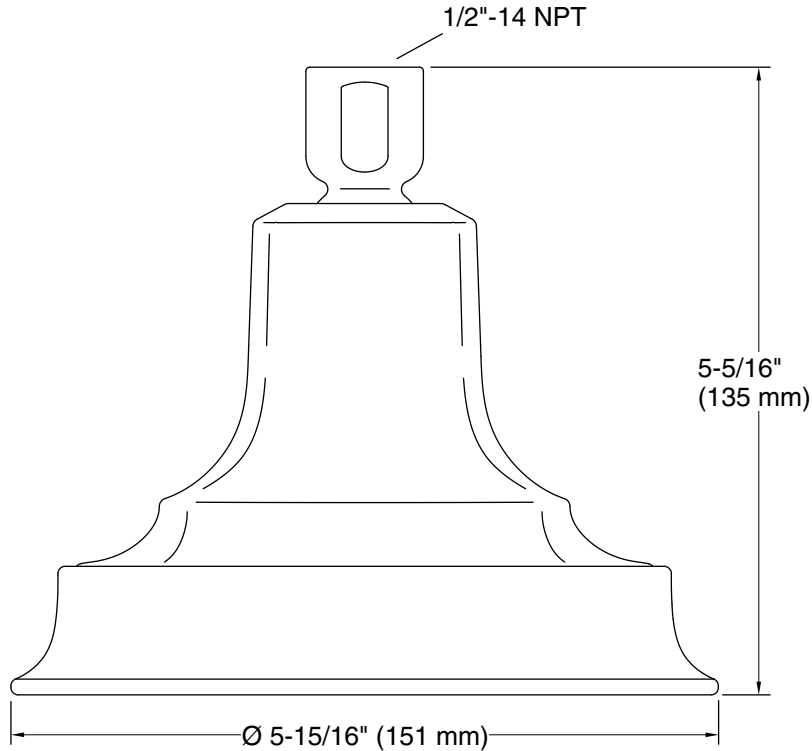

Installation

- 1/2" -14 NPT connection

Recommended Products/Accessories

K-23723 Faucet cleaner

Codes/Standards

ASME A112.18.1/CSA B125.1
DOE - Energy Policy Act 1992
IAPMO Certification

KOHLER® Faucet Lifetime Limited Warranty

See website for detailed warranty information.

Technical Information

All product dimensions are nominal.

Handshower:

Rated maximum flow: 0 gal/min (0 l/min)

Showerhead/Body Spray:

Rated maximum flow: 2.5 gal/min (9.5 l/min)