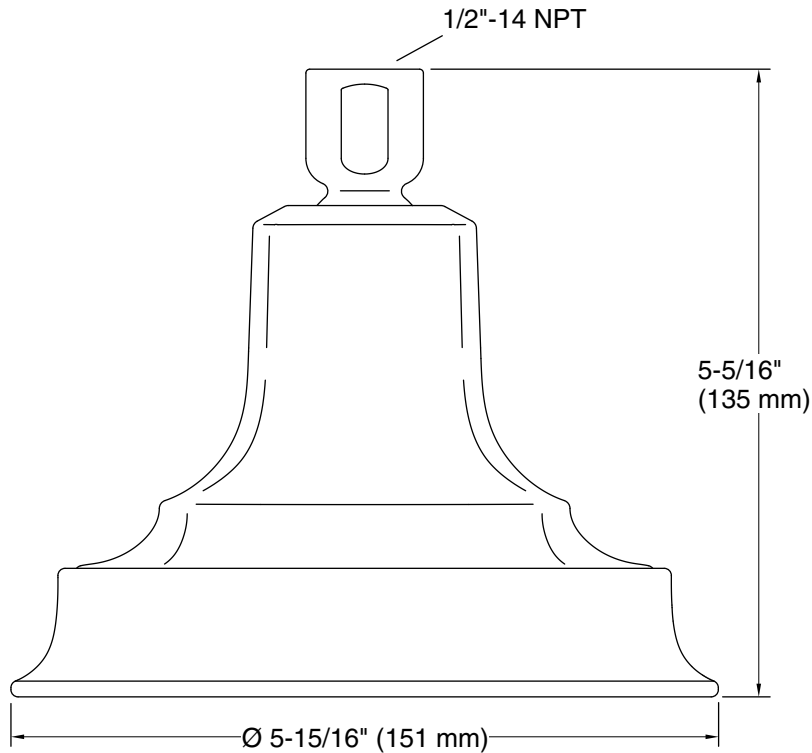

Technical Information

All product dimensions are nominal.

Spout:

Shower/Rainhead rated max flow: 2.5 gal/min (9.5 l/min)

Notes

Install this product according to the installation instructions.