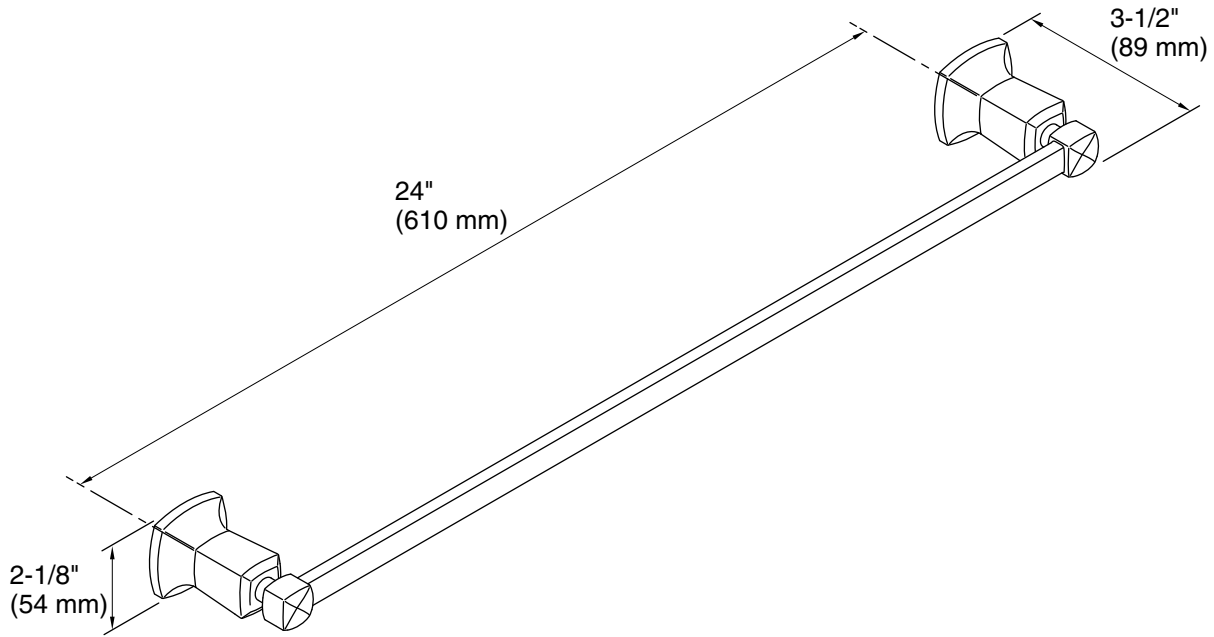

Margaux®
24" Towel Bar
K-16251

Features

- Coordinates with other products in the Margaux collection

Material

- Premium metal construction for durability and reliability
- KOHLER® finishes resist corrosion and tarnishing

Technical Information

All product dimensions are nominal.

Material: Metal

Notes

Install this product according to the installation guide.

CAUTION: Risk of personal injury. Do not install these products in any area where they are likely to be used inadvertently as a grab bar or support bar. These products are not designed or intended for use as a grab bar or support bar.