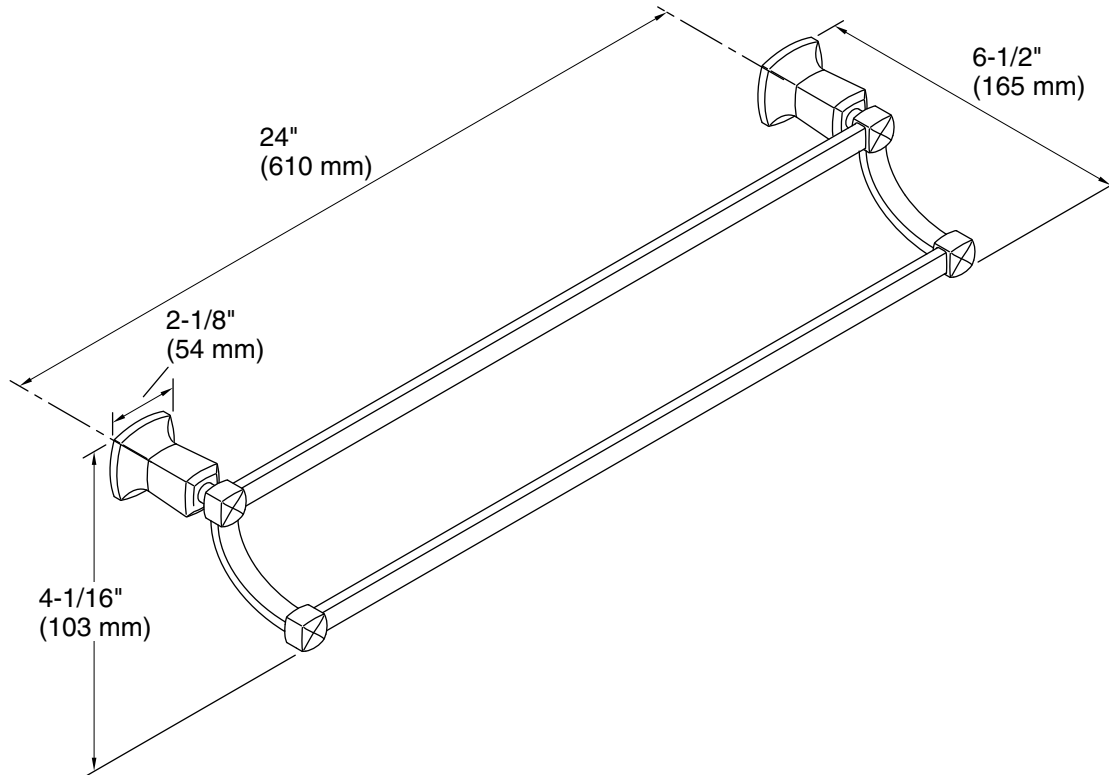

Color	Code	Description
-------	------	-------------

	BV	Vibrant® Brushed Bronze
---	----	-------------------------

Technical Information

All product dimensions are nominal.

Material: Metal

Notes

CAUTION: Risk of personal injury. Do not install these products in any area where they are likely to be used inadvertently as a grab bar or support bar. These products are not designed or intended for use as a grab bar or support bar.