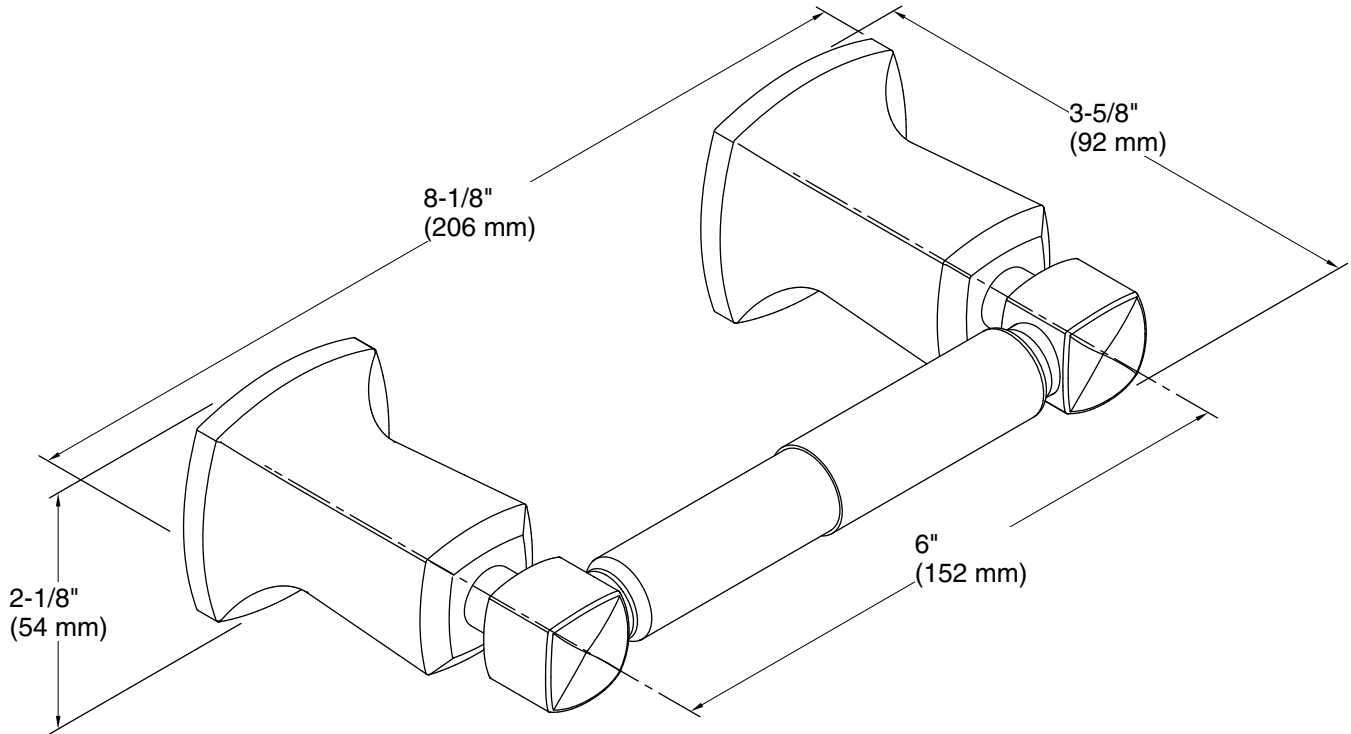

Margaux®
Horizontal toilet paper holder
K-16265

Features

- Coordinates with other products in the Margaux collection

Material

- Premium metal construction for durability and reliability
- KOHLER® finishes resist corrosion and tarnishing

Technical Information

All product dimensions are nominal.

Material: Metal

Notes

Install this product according to the installation guide.

CAUTION: Risk of personal injury. Do not install these products in any area where they are likely to be used inadvertently as a grab bar or support bar. These products are not designed or intended for use as a grab bar or support bar.