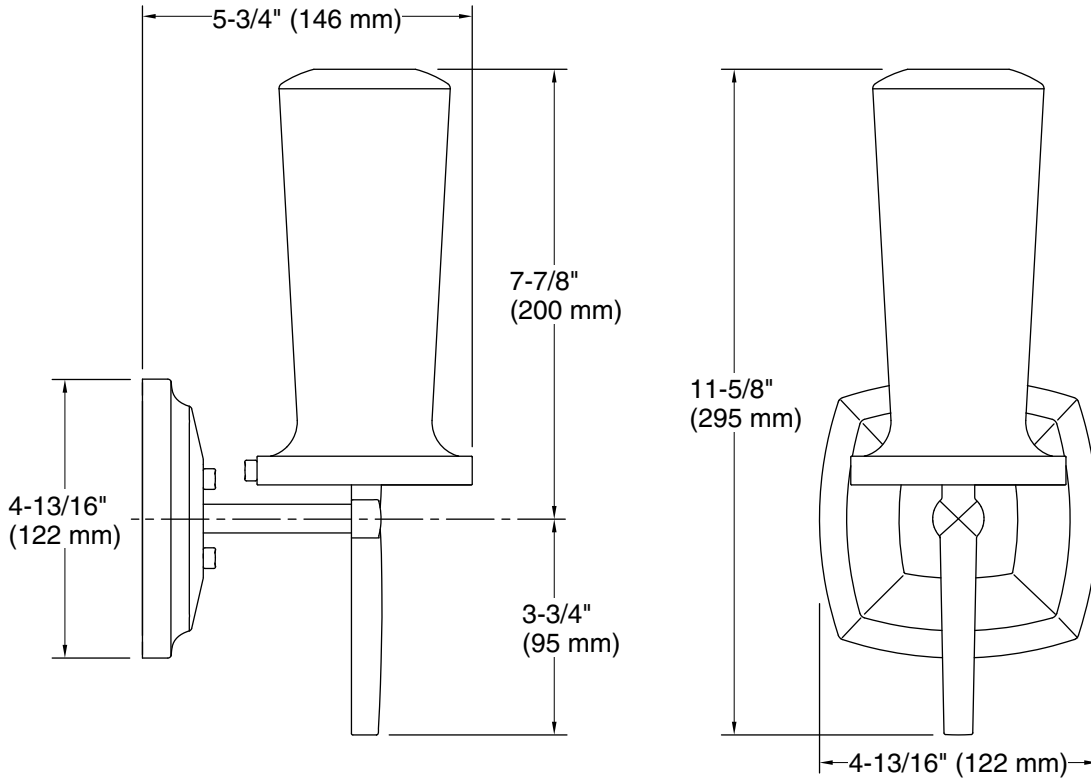

Margaux®
One-light sconce
K-16268

Features

- Frosted-glass shade
- Requires T-10 bulb (sold separately)
- Coordinates with other products in the Margaux collection
- Includes installation hardware
- Suitable for damp locations, per UL 1598
- Fixture is dimmable when paired with dimmer switch and compatible bulbs

See website for detailed warranty information.

Required Electrical Service

0.5 A

Technical Information

All product dimensions are nominal.

Material: Metal, Glass
Number of Lights: 1
Number of Shades: 1
Shade Type: Frosted Glass
Hanging Type: Non-hanging