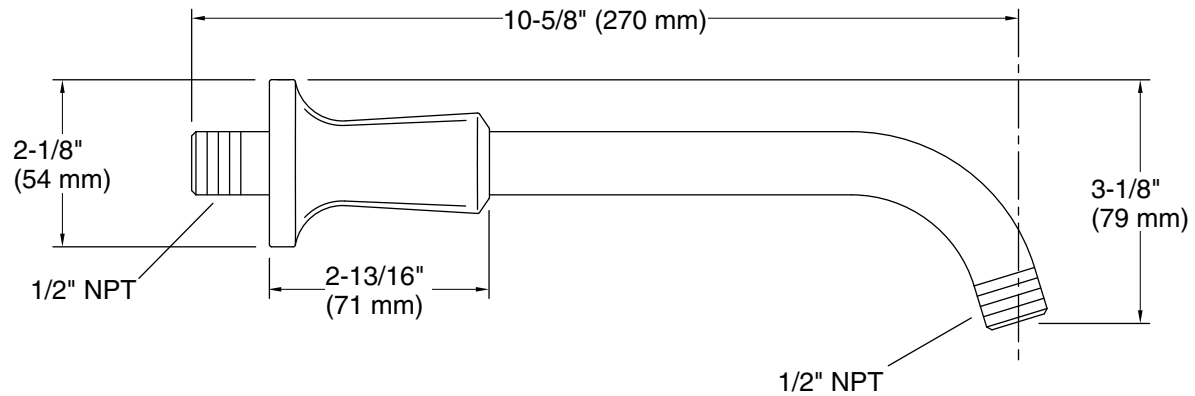

Technical Information

All product dimensions are nominal.

Notes

Measure your actual product for roughing-in details.