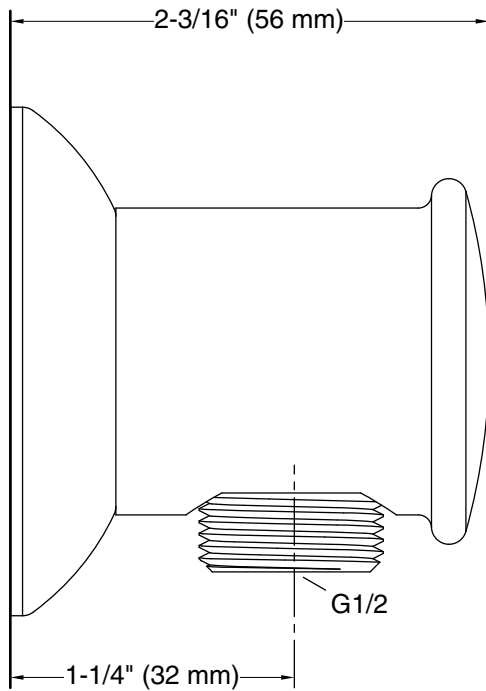

Installation

- Wall-mount
- G 1/2 inlet connection

Codes/Standards

Plumbing Standards
GB 18145

See website for detailed warranty information.

Available Colors/Finishes

Color tiles intended for reference only.

Technical Information

All product dimensions are nominal.