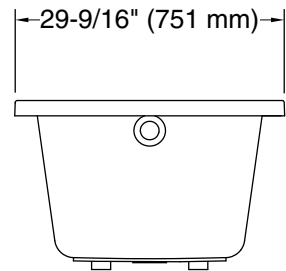

Features

- Rectangular basin creates a spacious bathing experience
- Drop-in design creates a seamless bathroom aesthetic
- 67 inch (1700 mm) x 29.5 inch (750 mm) x 18.5 inch (470 mm)
- With overflow
- 13 inch (329 mm) soaking depth
- Integral lumbar support on both ends

	0	White
---	---	-------

Technical Information

All product dimensions are nominal.

Drain location:	Reversible
Basin area, bottom:	43" x 16-13/16" (1092 mm x 427 mm)
Basin area, top:	62-3/8" x 24-5/8" (1585 mm x 625 mm)
Weight:	99.208 lbs (45 kg)
Minimum floor load:	41.5 lbs/ft ² (202.6 kg/m ²)
Water depth:	12-15/16" (329 mm)
Water capacity:	54.48 gal (206.2 L)