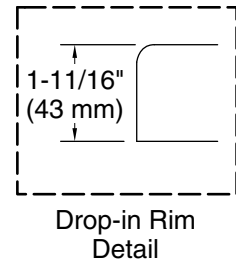

Features

- Rectangular basin creates a spacious bathing experience
- Drop-in design creates a seamless bathroom aesthetic
- 67 inch (1700 mm) x 29.5 inch (750 mm) x 18.5 inch (470 mm)
- With overflow
- 13 inch (329 mm) soaking depth
- Integral lumbar support on both ends

Material

- Acrylic

Installation

- Drop-in

Recommended Products/Accessories

K-17295T Pop-up bath drain, 766 mm cable

Codes/Standards

None Applicable

	0	White
---	---	-------

Technical Information

All product dimensions are nominal.

Drain location:	Reversible
Basin area, bottom:	43" x 16-13/16" (1092 mm x 427 mm)
Basin area, top:	62-3/8" x 24-5/8" (1585 mm x 625 mm)
Weight:	99.208 lbs (45 kg)
Minimum floor load:	41.5 lbs/ft ² (202.6 kg/m ²)
Water depth:	12-15/16" (329 mm)
Water capacity:	54.48 gal (206.2 L)