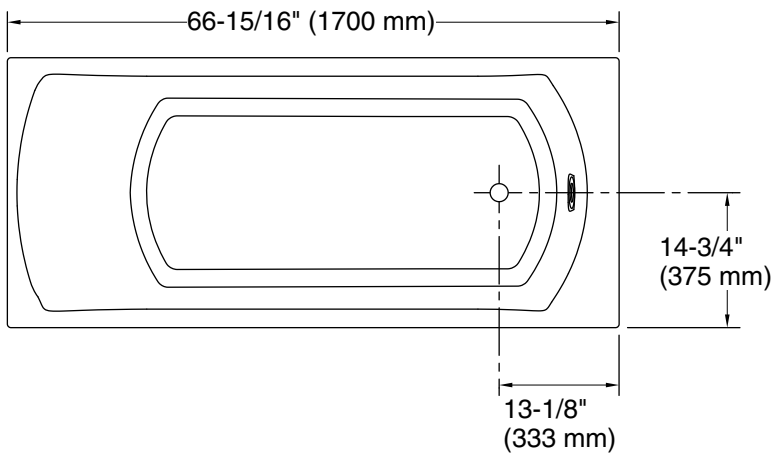

Features

- Rectangular basin creates a spacious bathing experience
- Drop-in design creates a seamless bathroom aesthetic
- 67 inch (1700 mm) x 29.5 inch (750 mm) x 18.5 inch (470 mm)
- With overflow
- 13 inch (329 mm) soaking depth
- Integral lumbar support on both ends

Material

- Acrylic

Installation

- Drop-in

Recommended Products/Accessories

K-17295T Pop-up bath drain, 766 mm cable

Codes/Standards

None Applicable

	0	White
---	---	-------

Technical Information

All product dimensions are nominal.

Drain location:	Reversible
Basin area, bottom:	43" x 16-13/16" (1092 mm x 427 mm)
Basin area, top:	62-3/8" x 24-5/8" (1585 mm x 625 mm)
Weight:	99.208 lbs (45 kg)
Minimum floor load:	41.5 lbs/ft ² (202.6 kg/m ²)
Water depth:	12-15/16" (329 mm)
Water capacity:	54.48 gal (206.2 L)