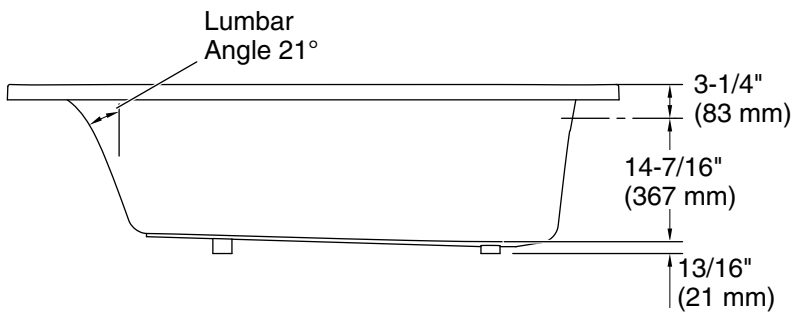

Features

- Rectangular basin creates a spacious bathing experience
- Drop-in design creates a seamless bathroom aesthetic
- 67 inch (1700 mm) x 29.5 inch (750 mm) x 18.5 inch (470 mm)
- With overflow
- 13 inch (329 mm) soaking depth
- Integral lumbar support on both ends

	0	White
---	---	-------

Technical Information

All product dimensions are nominal.

Drain location:	Reversible
Basin area, bottom:	43" x 16-13/16" (1092 mm x 427 mm)
Basin area, top:	62-3/8" x 24-5/8" (1585 mm x 625 mm)
Weight:	99.208 lbs (45 kg)
Minimum floor load:	41.5 lbs/ft ² (202.6 kg/m ²)
Water depth:	12-15/16" (329 mm)
Water capacity:	54.48 gal (206.2 L)