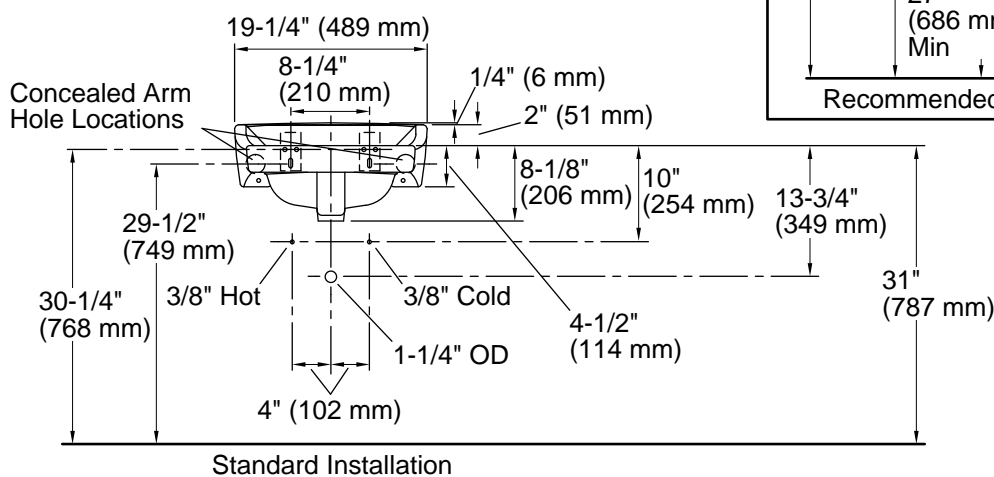

### Technical Information

All product dimensions are nominal.

Basin configuration:	Single Bowl
Bowl area (Only):	Length: 14" (356 mm) Width: 11" (279 mm) Water depth: 4-7/16" (113 mm)
With overflow:	Yes
Number of deck holes:	1
Faucet hole(s):	1-3/8" (35 mm)
Drain hole:	1-3/4" (44 mm)