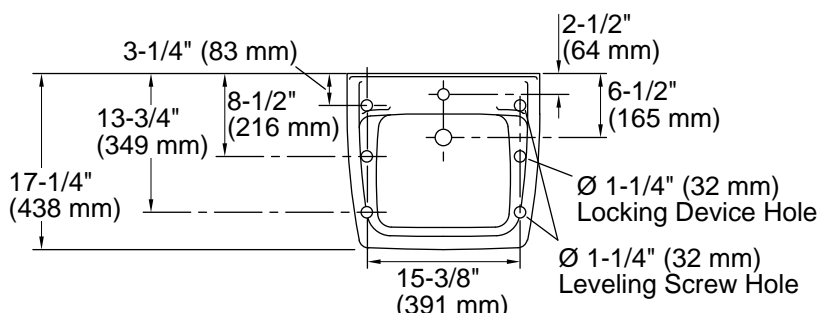

### Technical Information

All product dimensions are nominal.

Basin configuration:	Single Bowl
Bowl area (Only):	Length: 14" (356 mm) Width: 11" (279 mm) Water depth: 4-7/16" (113 mm)
With overflow:	Yes
Number of deck holes:	1
Faucet hole(s):	1-3/8" (35 mm)
Drain hole:	1-3/4" (44 mm)