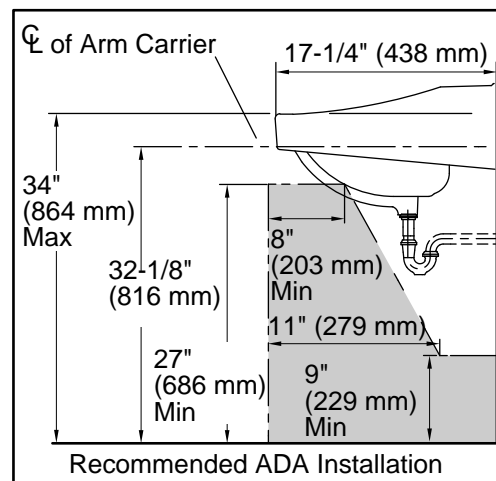

### Technical Information

All product dimensions are nominal.

Basin configuration:	Single Bowl
Bowl area (Only):	Length: 14" (356 mm) Width: 11" (279 mm) Water depth: 4-7/16" (113 mm)
With overflow:	Yes
Number of deck holes:	1
Faucet hole(s):	1-3/8" (35 mm)
Drain hole:	1-3/4" (44 mm)