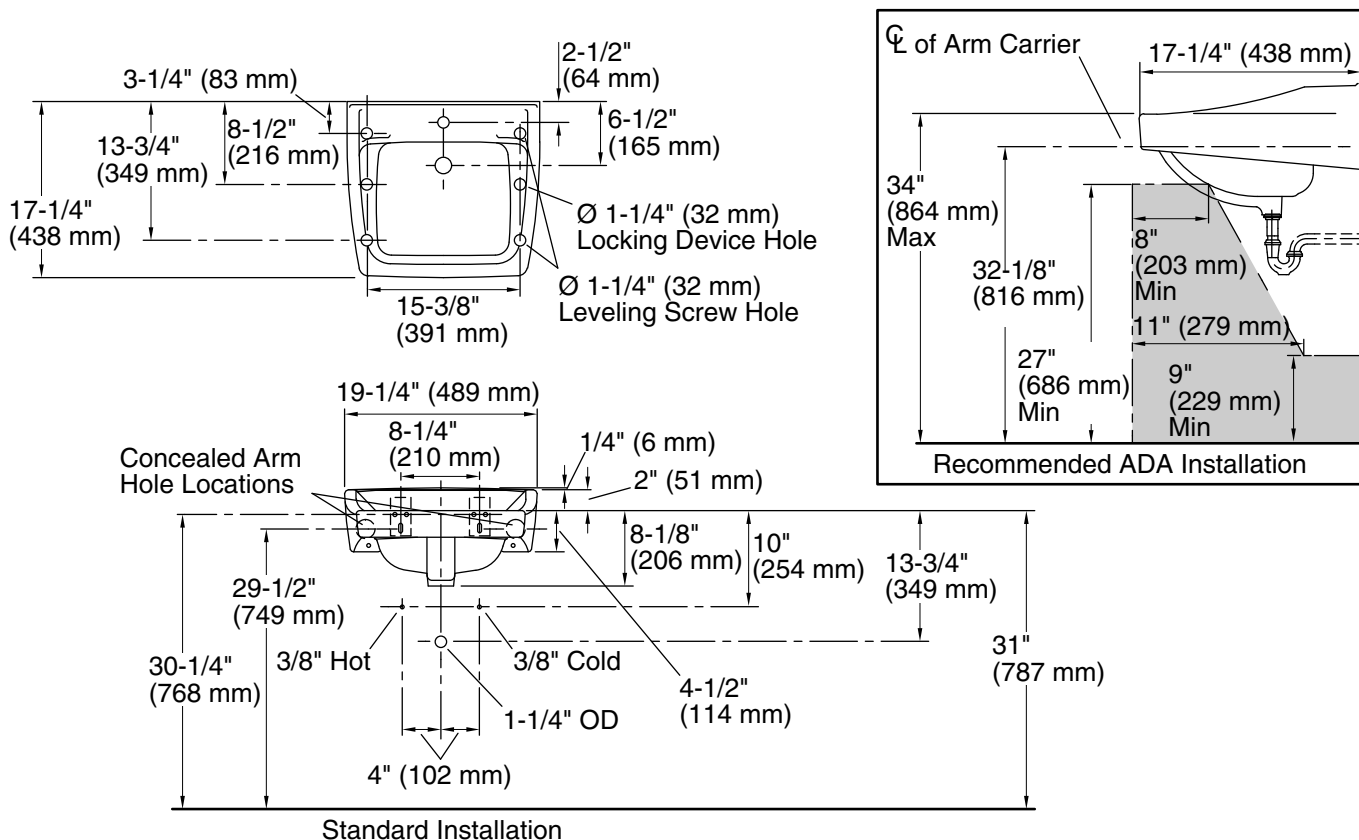

Technical Information

All product dimensions are nominal.

Basin configuration:	Single Bowl
Bowl area (Only):	Length: 14" (356 mm)
	Width: 11" (279 mm)
	Water depth: 4-7/16" (113 mm)
With overflow:	Yes
Number of deck holes:	1
Faucet hole(s):	1-3/8" (35 mm)
Drain hole:	1-3/4" (44 mm)

Notes

Install this product according to the installation instructions.

ADA compliant when installed to the specific requirements of these regulations.