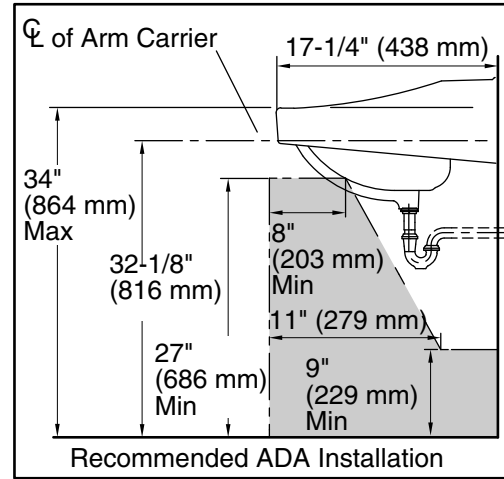

Technical Information

All product dimensions are nominal.

Basin configuration: Single Bowl

Center(s): 4" (102 mm)

Bowl area (Only): Length: 14" (356 mm)

Width: 11" (279 mm)

Water depth: 4-7/16" (113 mm)

With overflow: Yes

Number of deck holes: 3

Faucet hole(s): 1-1/4" (32 mm)

Drain hole: 1-3/4" (44 mm)

Notes

Install this product according to the installation instructions.

ADA compliant when installed to the specific requirements of these regulations.