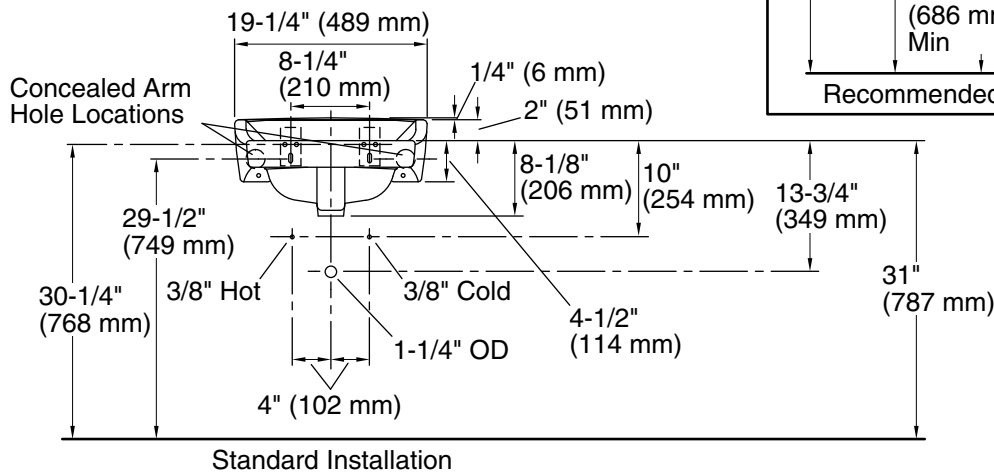

Technical Information

All product dimensions are nominal.

Basin configuration: Single Bowl

Center(s): 4" (102 mm)

Bowl area (Only): Length: 14" (356 mm)

Width: 11" (279 mm)

Water depth: 4-7/16" (113 mm)

With overflow: Yes

Number of deck holes: 3

Faucet hole(s): 1-1/4" (32 mm)

Drain hole: 1-3/4" (44 mm)

Notes

Install this product according to the installation instructions.

ADA compliant when installed to the specific requirements of these regulations.