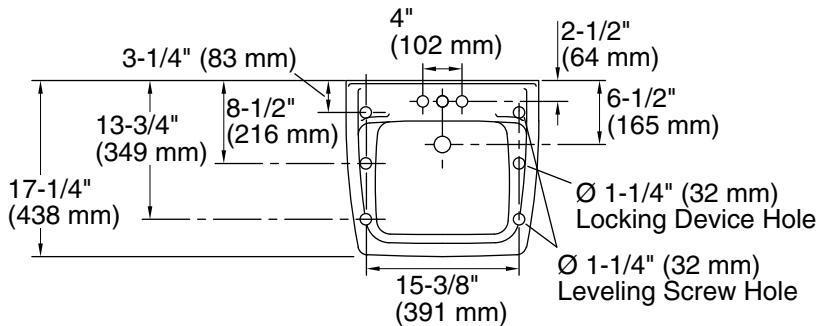

Technical Information

All product dimensions are nominal.

Basin configuration: Single Bowl

Center(s): 4" (102 mm)

Bowl area (Only): Length: 14" (356 mm)

Width: 11" (279 mm)

Water depth: 4-7/16" (113 mm)

With overflow: Yes

Number of deck holes: 3

Faucet hole(s): 1-1/4" (32 mm)

Drain hole: 1-3/4" (44 mm)

Notes

Install this product according to the installation instructions.

ADA compliant when installed to the specific requirements of these regulations.