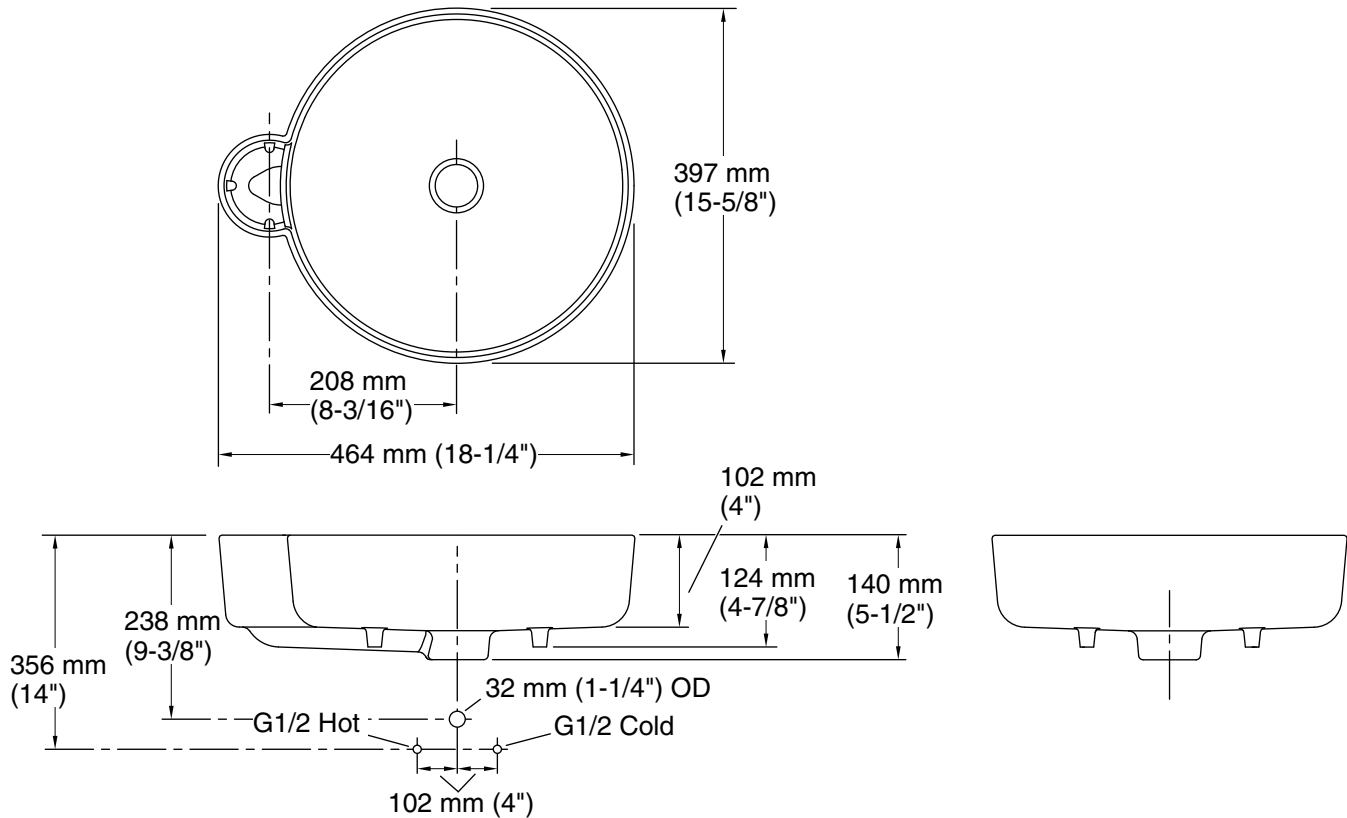

Sylva™
Vessel
K-1766T

Features

- Elegant, fashion forward design
- Shape: Round

Material

- KOHLER® enameled cast iron

Installation

- Drop-in or vessel

Codes and Standards vary by country.
Consult your Kohler representative for detailed information.

Warranty varies by country. See country website for detailed warranty information.

Technical Information

All product dimensions are nominal.

Installation:	Vessel
Bowl area (Only):	Length: 14-9/16" (370 mm) Width: 14-9/16" (370 mm) Bowl depth: 4-1/4" (108 mm)

Notes

Install this product according to the installation instructions.

Choose a faucet that will provide adequate clearance and will direct the water stream to the center of the bathroom sink.

Countertop manufacturer or cutter must use the cut-out template provided with the product, or a current one provided by Kohler Co. (call 1-800-43-FOCUS). Kohler Co. is not responsible for cut-out errors when the incorrect cut-out template is used.

Product rests on a countertop. Consider height of product when designing installation.