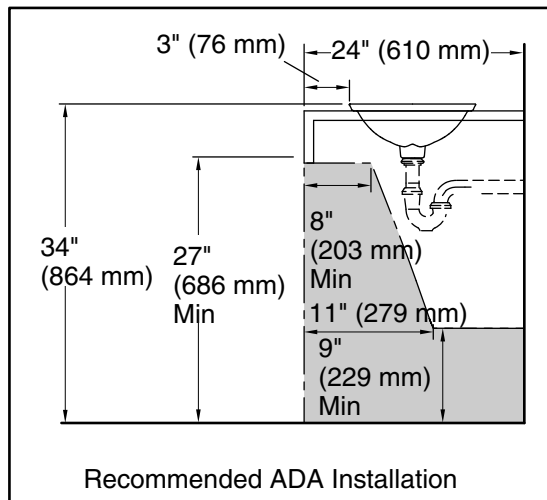

Technical Information

All product dimensions are nominal.

- Bowl configuration: Single
- Bowl area (Only): Length: 21-1/8" (536 mm)
 Width: 14-9/16" (370 mm)
 Bowl depth: 4-1/8" (105 mm)
 Water depth: 4-1/8" (105 mm)
- With overflow: No
- Template: 1242828, required, included