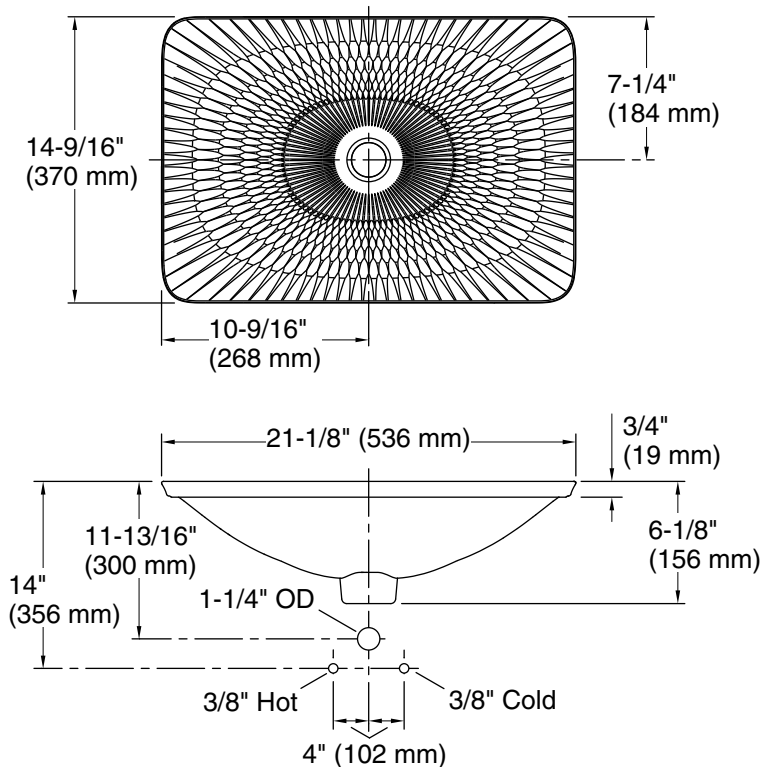

Technical Information

All product dimensions are nominal.

- Bowl configuration: Single
- Bowl area (Only): Length: 21-1/8" (536 mm)
 Width: 14-9/16" (370 mm)
 Bowl depth: 4-1/8" (105 mm)
 Water depth: 4-1/8" (105 mm)
- With overflow: No
- Template: 1242828, required, included