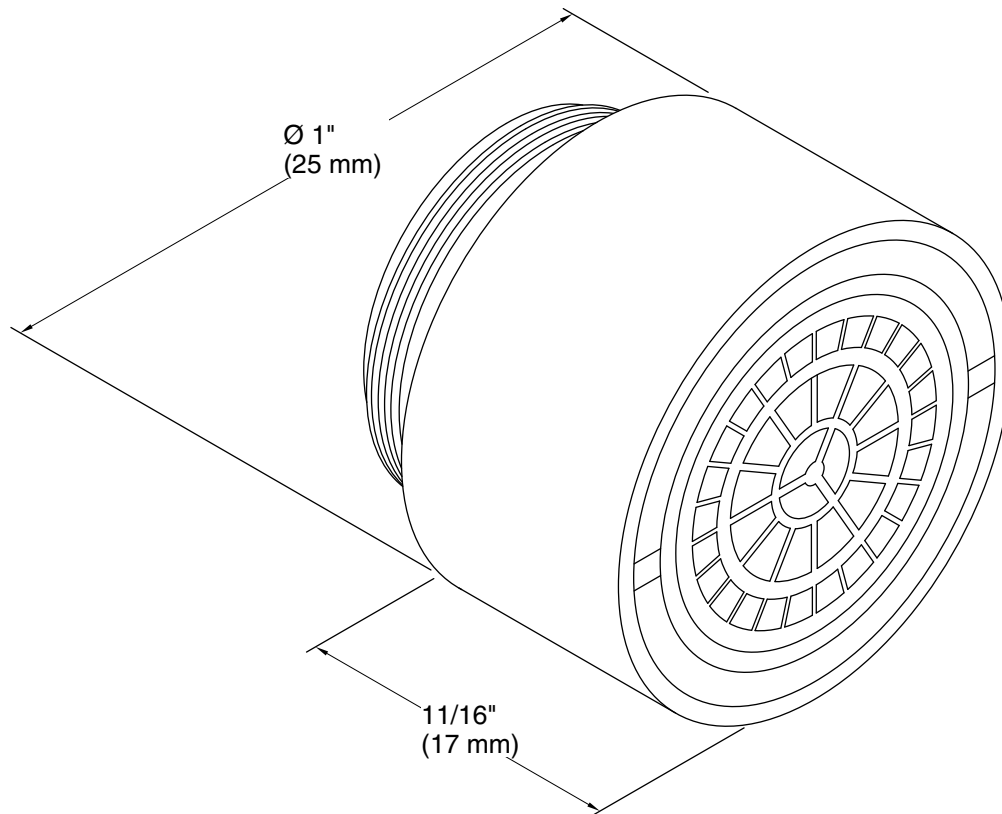

Features

- 13/16" male 2.2-gpm vandal-resistant, pressure-compensating spray (nonaerated)

Recommended Products/Accessories

K-23723 Faucet cleaner

Codes/Standards

None Applicable

KOHLER® One-Year Limited Warranty

See website for detailed warranty information.

Available Colors/Finishes

Color tiles intended for reference only.

Color	Code	Description
	CP	Polished Chrome

Technical Information

All product dimensions are nominal.