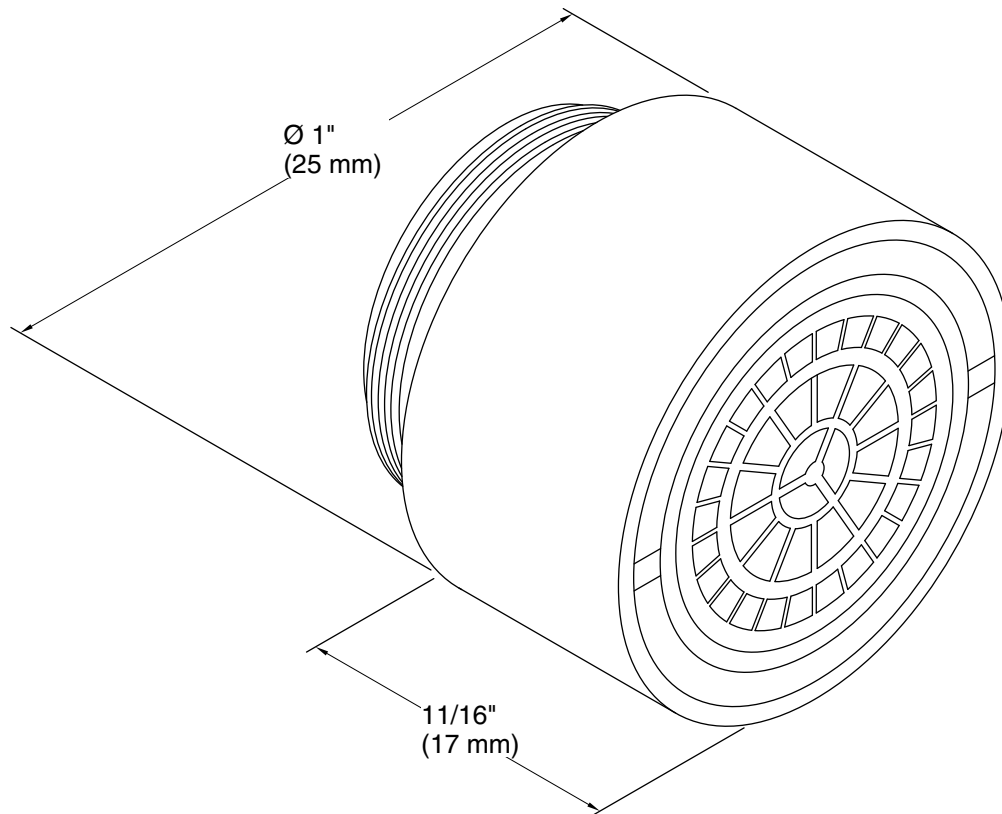

Features

- Kohler plumbing products mean beautiful form as much as reliable function
- 13/16" male
- 1.0 gpm (3.8 lpm) vandal-resistant, pressure-compensating spray (nonaerated)
- GPM = Volumetric flow rate in gallons per minute

Color	Code	Description
	CP	Polished Chrome

Technical Information

All product dimensions are nominal.

Material: Brass

Notes

Install this product according to the installation guide.