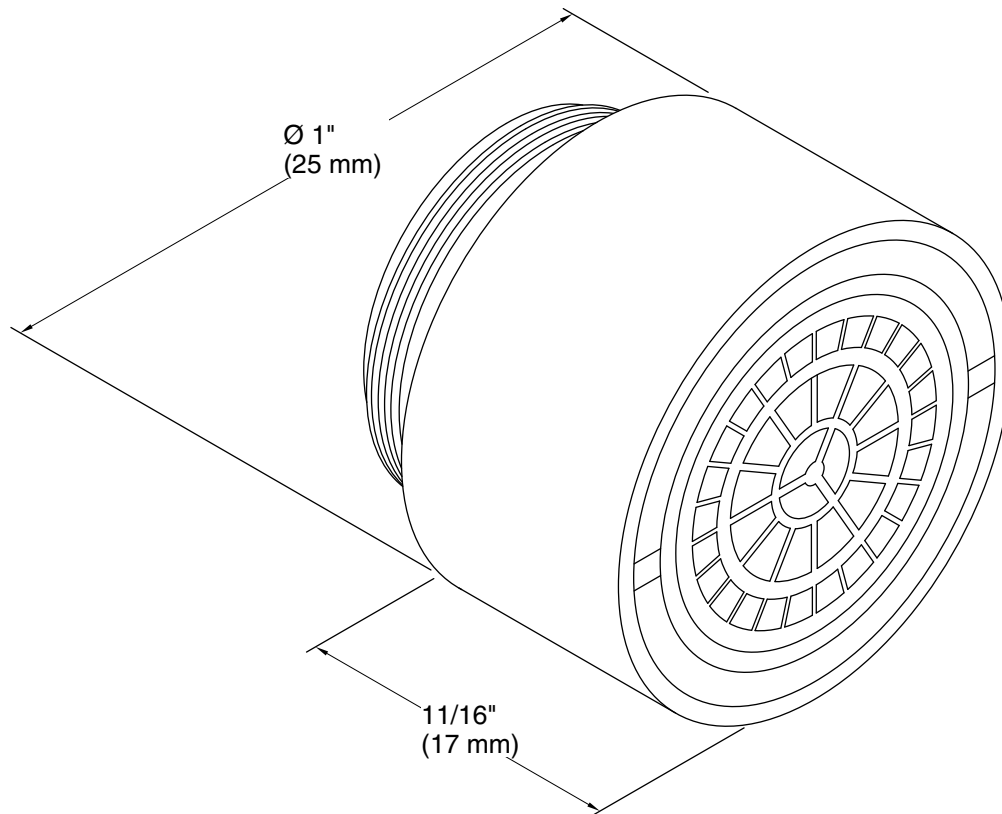

## Features

- Kohler plumbing products mean beautiful form as much as reliable function
- 13/16" male
- 0.5 gpm vandal-resistant pressure-compensating spray (nonaerated)
- GPM = Volumetric flow rate in gallons per minute

### Technical Information

All product dimensions are nominal.

Material: Brass