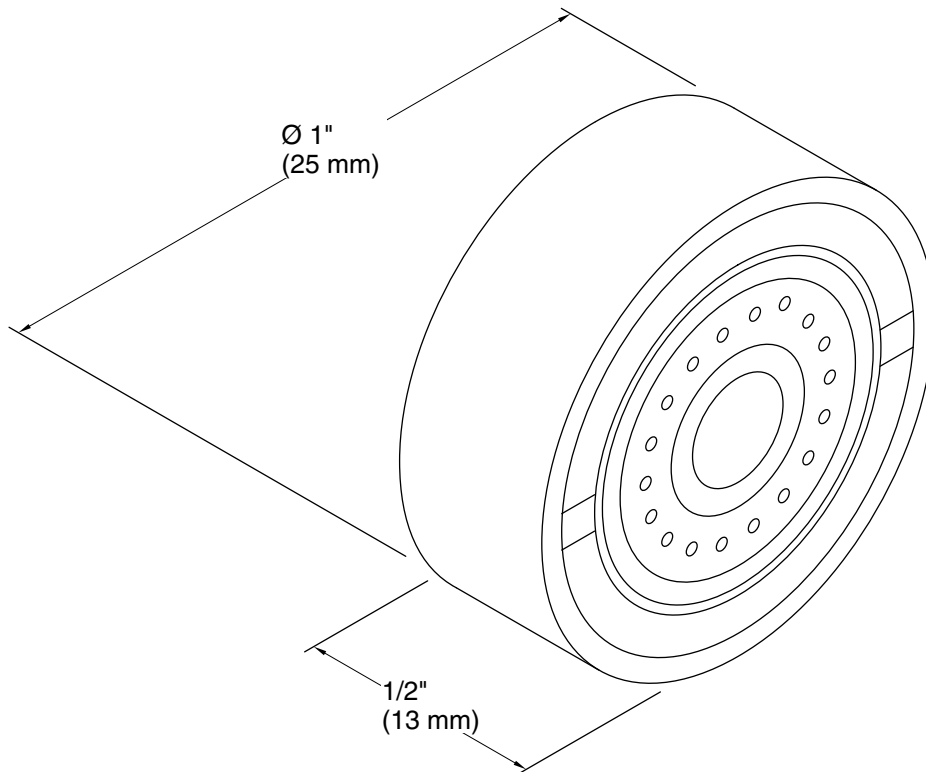

Features

- Kohler plumbing products mean beautiful form as much as reliable function
- 15/16" male
- 0.5 gpm vandal-resistant pressure-compensating spray (nonaerated)
- GPM = Volumetric flow rate in gallons per minute
- This product can help a building earn Water Efficiency points in LEED® Green Building Rating System

Color	Code	Description
-------	------	-------------

	CP	Polished Chrome
---	----	-----------------

Technical Information

All product dimensions are nominal.

Material: Brass

Notes

Install this product according to the installation guide.