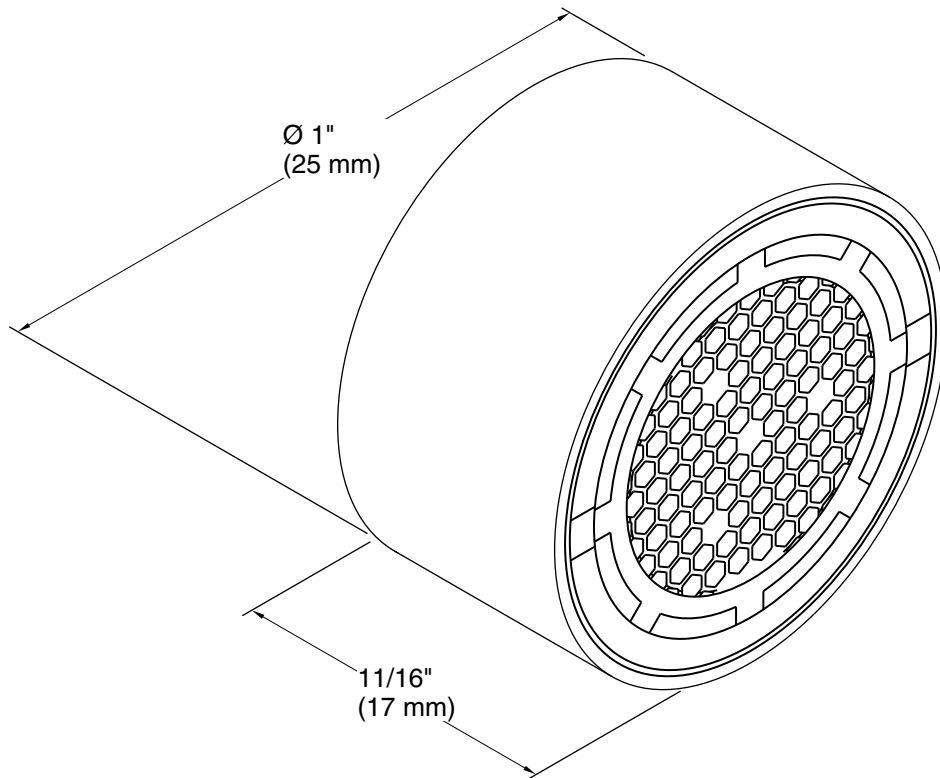

## Features

- Kohler plumbing products mean beautiful form as much as reliable function
- 55/64" female
- 2.2-gpm vandal-resistant aerator
- GPM = Volumetric flow rate in gallons per minute

### Technical Information

All product dimensions are nominal.

Material: Brass