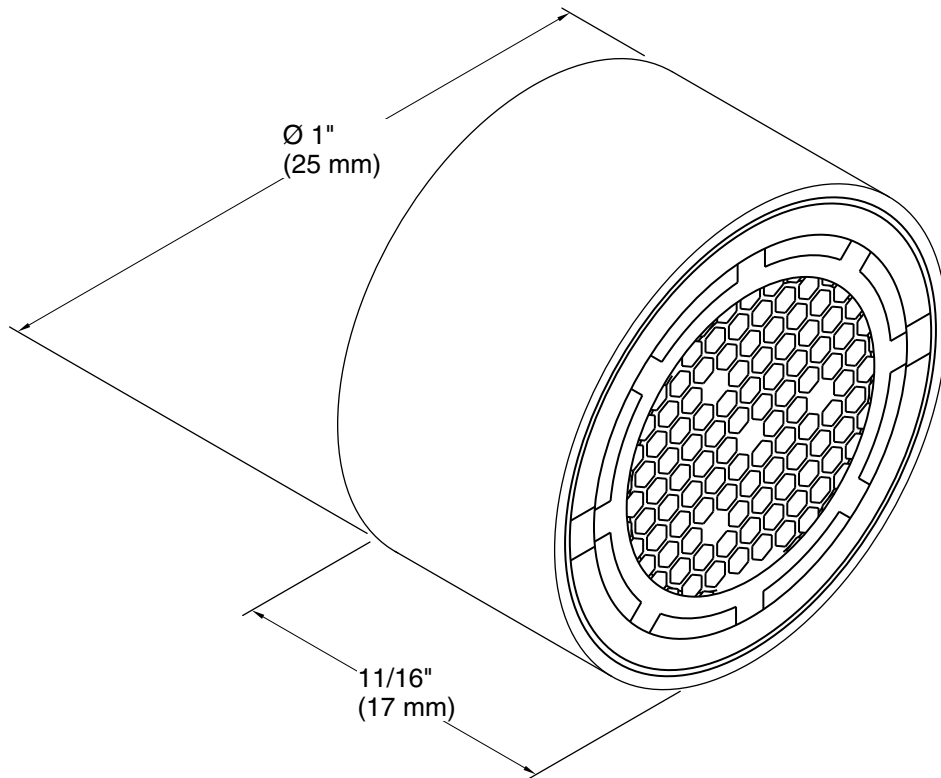

Features

- Kohler plumbing products mean beautiful form as much as reliable function
- 55/64" female
- 1.0 gpm (3.8 lpm) vandal-resistant, pressure-compensating spray (nonaerated)
- GPM = Volumetric flow rate in gallons per minute

Color	Code	Description
	CP	Polished Chrome

Technical Information

All product dimensions are nominal.

Material: Brass

Notes

Install this product according to the installation guide.