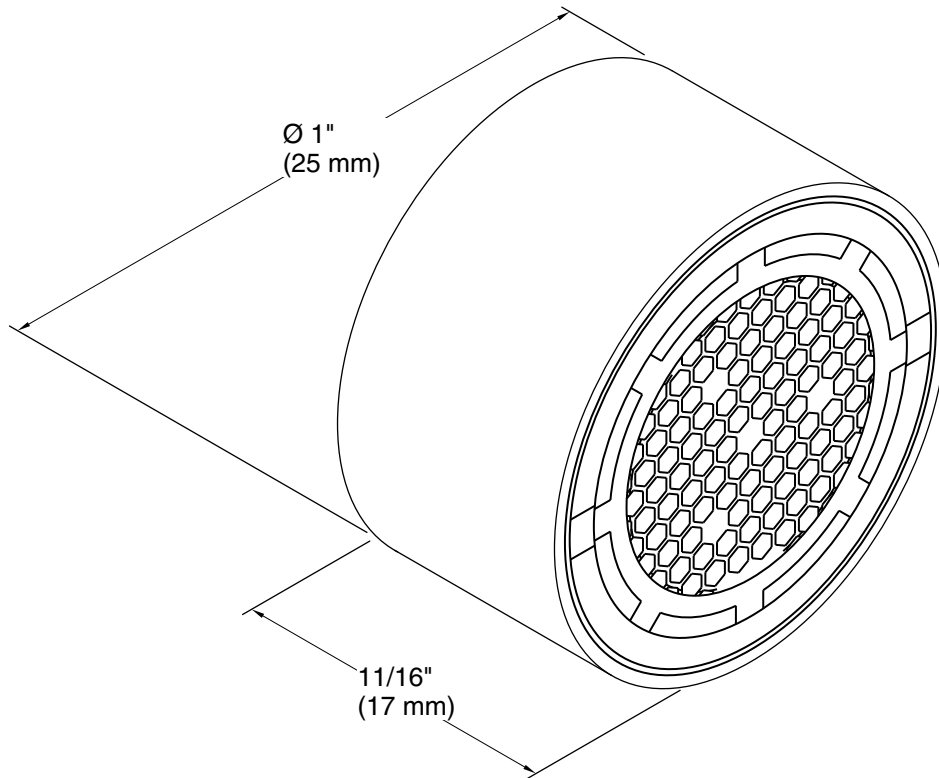

Features

- Kohler plumbing products mean beautiful form as much as reliable function
- 55/64" female
- 0.5 gpm vandal-resistant pressure-compensating spray (nonaerated)
- GPM = Volumetric flow rate in gallons per minute

Color	Code	Description
	CP	Polished Chrome

Technical Information

All product dimensions are nominal.

Material: Brass

Notes

Install this product according to the installation guide.