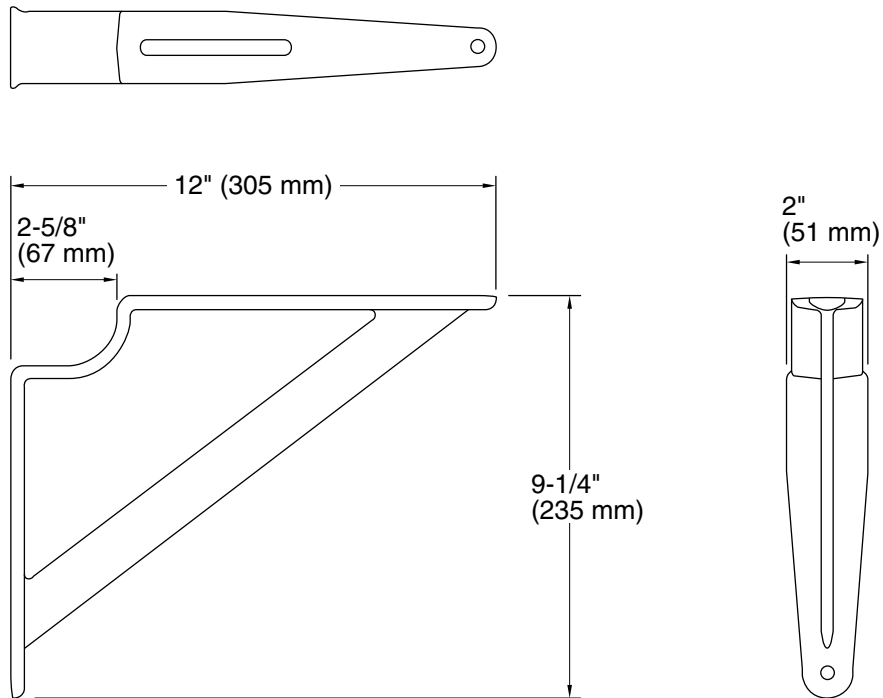

Features

- Set of two brackets
- Constructed of KOHLER® Enameled Cast Iron.
- For use with the K-12643 Greenwich wall-mount sink

Recommended Products/Accessories

K-23725 Cast iron cleaner

KOHLER® Lifetime Limited Warranty for Cast Iron Components

See website for detailed warranty information.

Technical Information

All product dimensions are nominal.

Material: KOHLER® Enameled Cast Iron

Notes

Install this product according to the installation instructions.