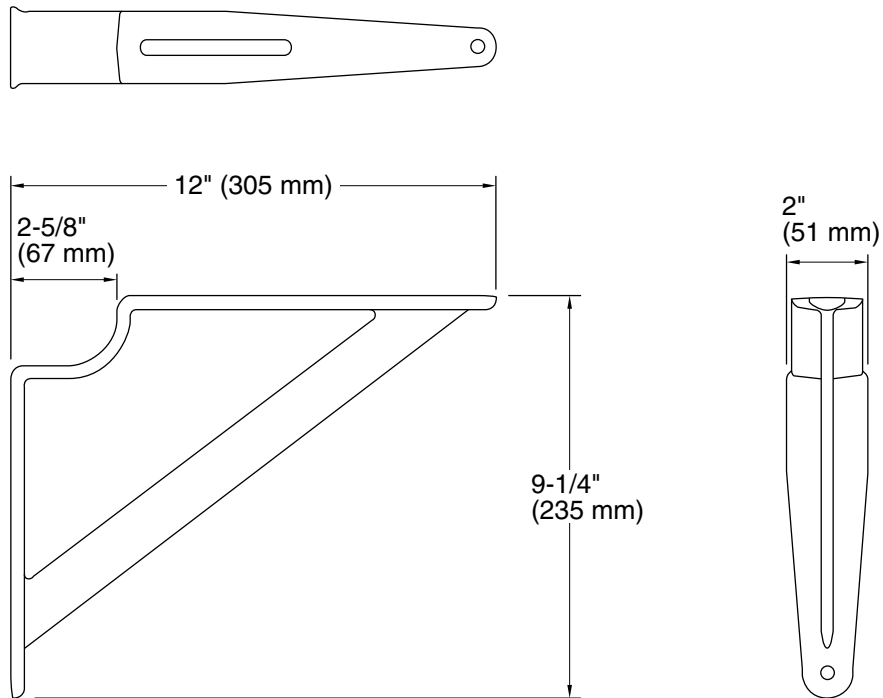

Features

- Set of two brackets
- Constructed of KOHLER® Enameled Cast Iron.
- For use with the K-12643 Greenwich wall-mount sink

Recommended Products/Accessories

K-23725 Cast iron cleaner

Codes/Standards

None Applicable

KOHLER® Lifetime Limited Warranty for Cast Iron Components

See website for detailed warranty information.

Technical Information

All product dimensions are nominal.

Material: KOHLER® Enameled Cast Iron

Notes