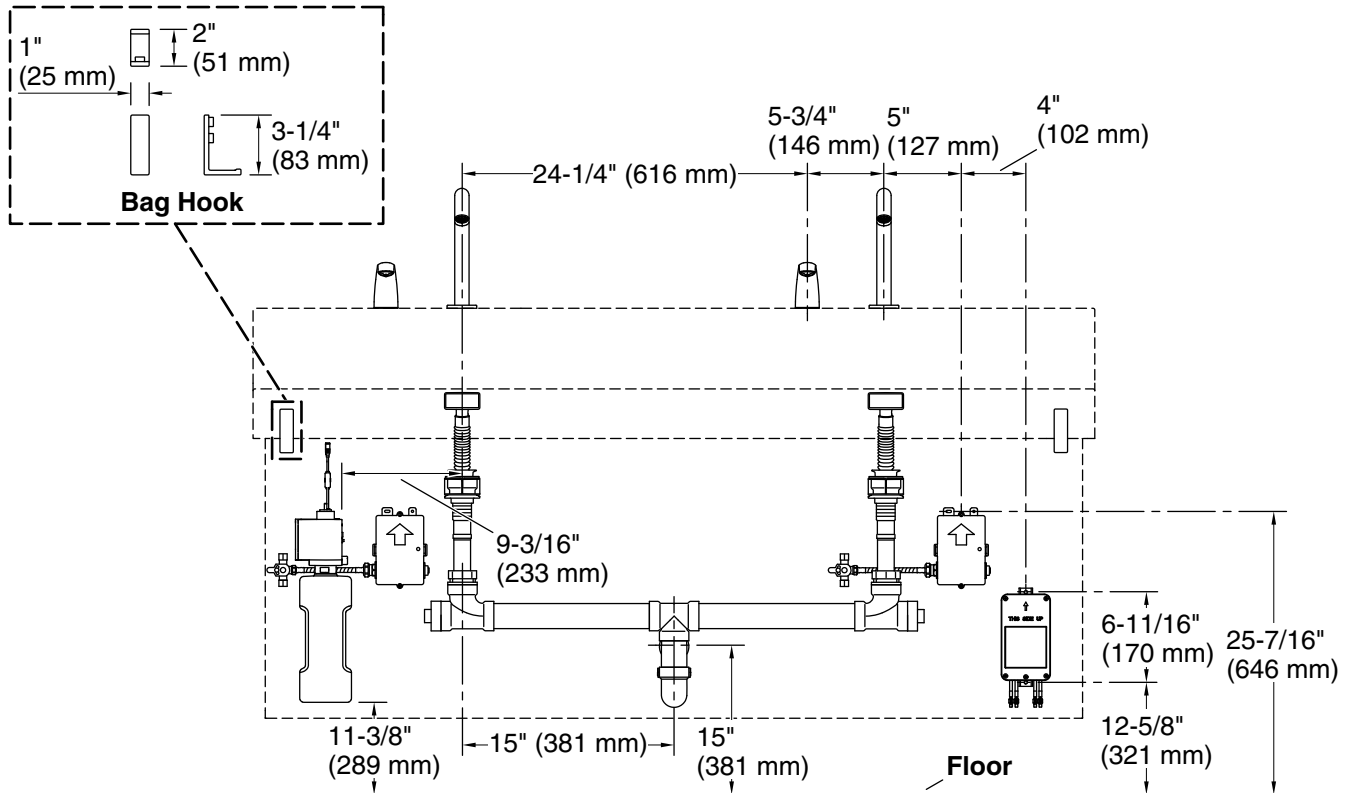

Required Electrical Service

One dedicated circuit required, protected with Class A Ground-Fault Circuit-Interrupter (GFCI). Outside North America, this device may be known as a Residual Current Device (RCD).
110/220 V, 50/60 Hz

Notes

Install this product according to the installation instructions.
ADA compliant when installed to the specific requirements of these regulations.

Technical Information

All product dimensions are nominal.

Power source: Hardwire - AC and Plug - AC, included

Faucet:

Flow rate: 0.5 gal/min (1.9 l/min)

Drain included: Yes

Drain with overflow: No

Spout:

Spout reach: 4-7/8" (124 mm)

Handshower:

Rated maximum flow: 0 gal/min (0 l/min)

Pressure/fixture Supply Requirements

Fixture pressure 80 psi (551.6 kPa)

1-800-4KOHLER (1-800-456-4537)

Kohler Co. reserves the right to make revisions without notice to product specifications.

For the most current Specification Sheet, go to www.kohler.com USA or www.kohler.ca Canada

10-20-2024 22:37 - US/CA