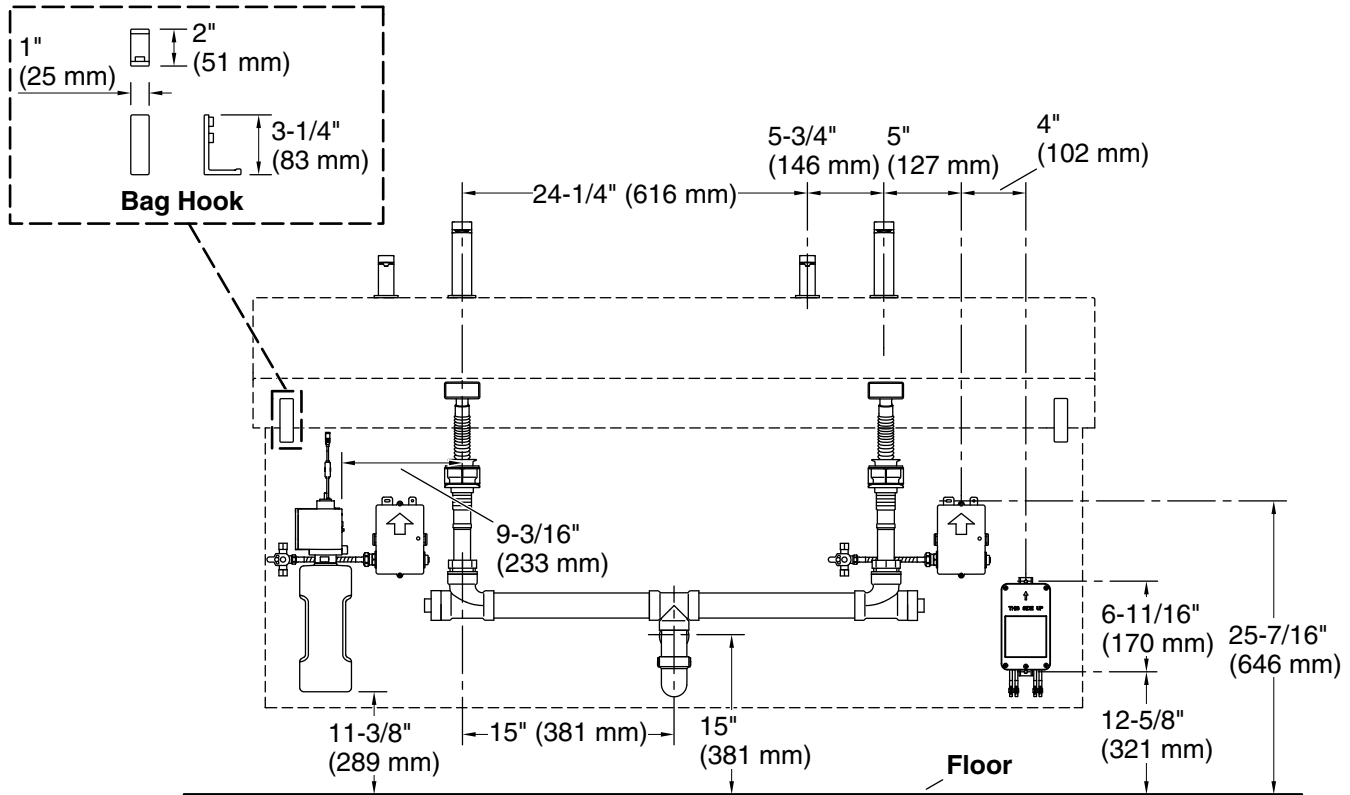

Required Electrical Service

One dedicated circuit required, protected with Class A Ground-Fault Circuit-Interrupter (GFCI). Outside North America, this device may be known as a Residual Current Device (RCD).
110/220 V, 50/60 Hz

Notes

Install this product according to the installation instructions.
ADA compliant when installed to the specific requirements of these regulations.

Technical Information

All product dimensions are nominal.

Power source: Hardwire - AC and Plug - AC, included

Drain included: Yes

Drain with overflow: No

Spout:

Spout reach: 5-13/16" (148 mm)

Handshower:

Rated maximum flow: 0 gal/min (0 l/min)

Pressure/fixture Supply Requirements

Fixture pressure max (static): 80 psi (551.6 kPa)

Fixture pressure min: 25 psi (172.4 kPa)

1-800-4KOHLER (1-800-456-4537)

Kohler Co. reserves the right to make revisions without notice to product specifications.

For the most current Specification Sheet, go to www.kohler.com USA or www.kohler.ca Canada

10-20-2024 22:41 - US/CA