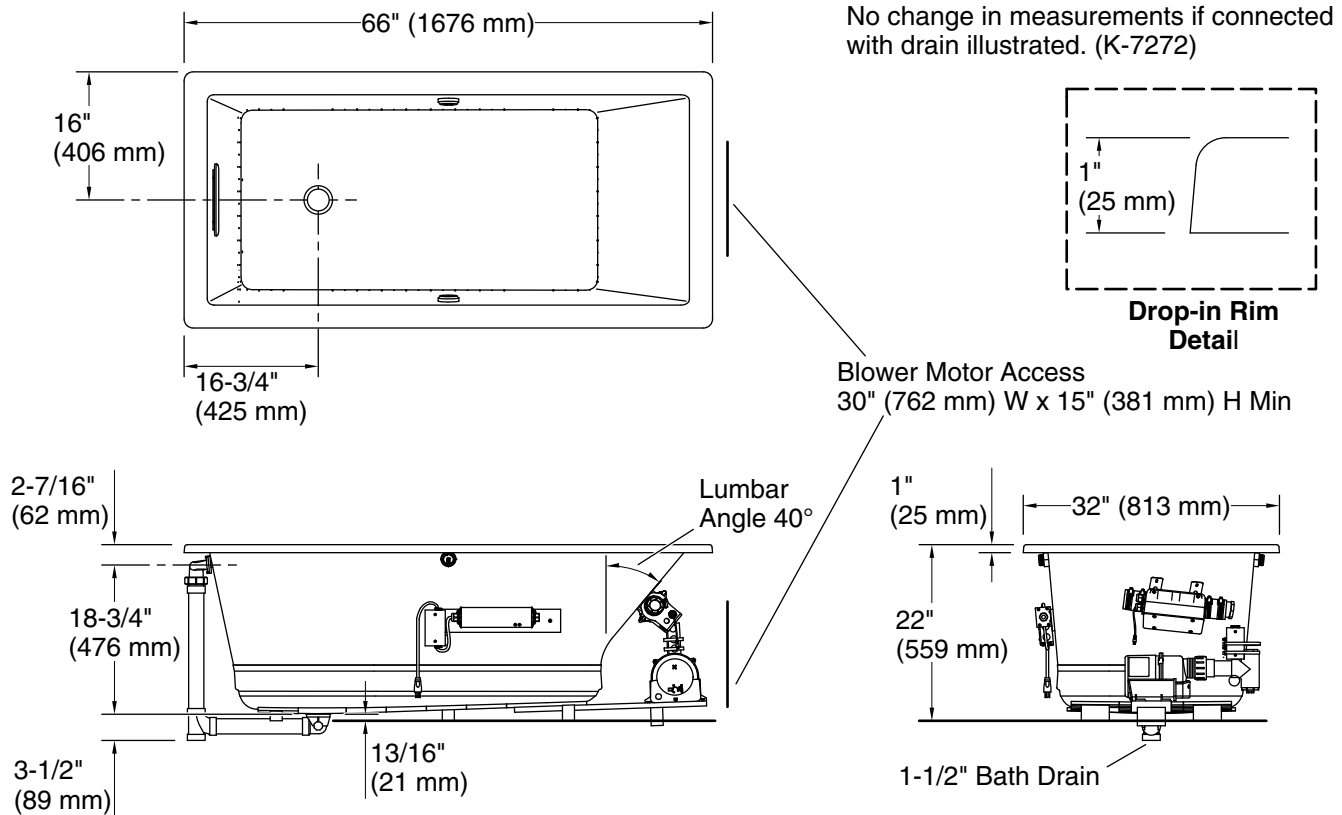

Underscore®
66" x 32" drop-in Heated BubbleMassage™ air bath
with Bask® heated surface
K-1822-GHW

Required Electrical Service

Two dedicated circuits required, protected with Class A Ground-Fault Circuit-Interrupter (GFCI). Outside North America, this device may be known as a Residual Current Device (RCD).

Blower, Heated	120 V, 15 A, 60 Hz
Surface:	
Air bath:	120 V, 15 A, 60 Hz

Technical Information

All product dimensions are nominal.

Drain location:	Reversible
Basin area, bottom:	44-1/2" x 22-5/16" (1130 mm x 567 mm)
Basin area, top:	59-5/8" x 25-1/2" (1514 mm x 648 mm)
Weight:	119 lbs (54 kg)
Minimum floor load:	50 lbs/ft² (244.1 kg/m²)
Water depth:	18" (457 mm)
Water capacity:	85.8 gal (324.8 L)
Cutout:	Drop-in, 64-1/2" x 30-1/2" (1638 mm x 775 mm)
Electrical component rating:	Blower: 120 V, 10 A, 60 Hz Heated Surface: 120 V, 0.5 A, 60 Hz, 65

Notes

- Measure your actual product for rough-in details.
- Install this product according to the installation instructions.
- The hot water supply should be 70% of the capacity of the bath or greater. Installations will vary.

1-800-4KOHLER (1-800-456-4537)

Kohler Co. reserves the right to make revisions without notice to product specifications.

For the most current Specification Sheet, go to www.kohler.com USA or www.kohler.ca Canada

8-26-2024 21:02 - US/CA