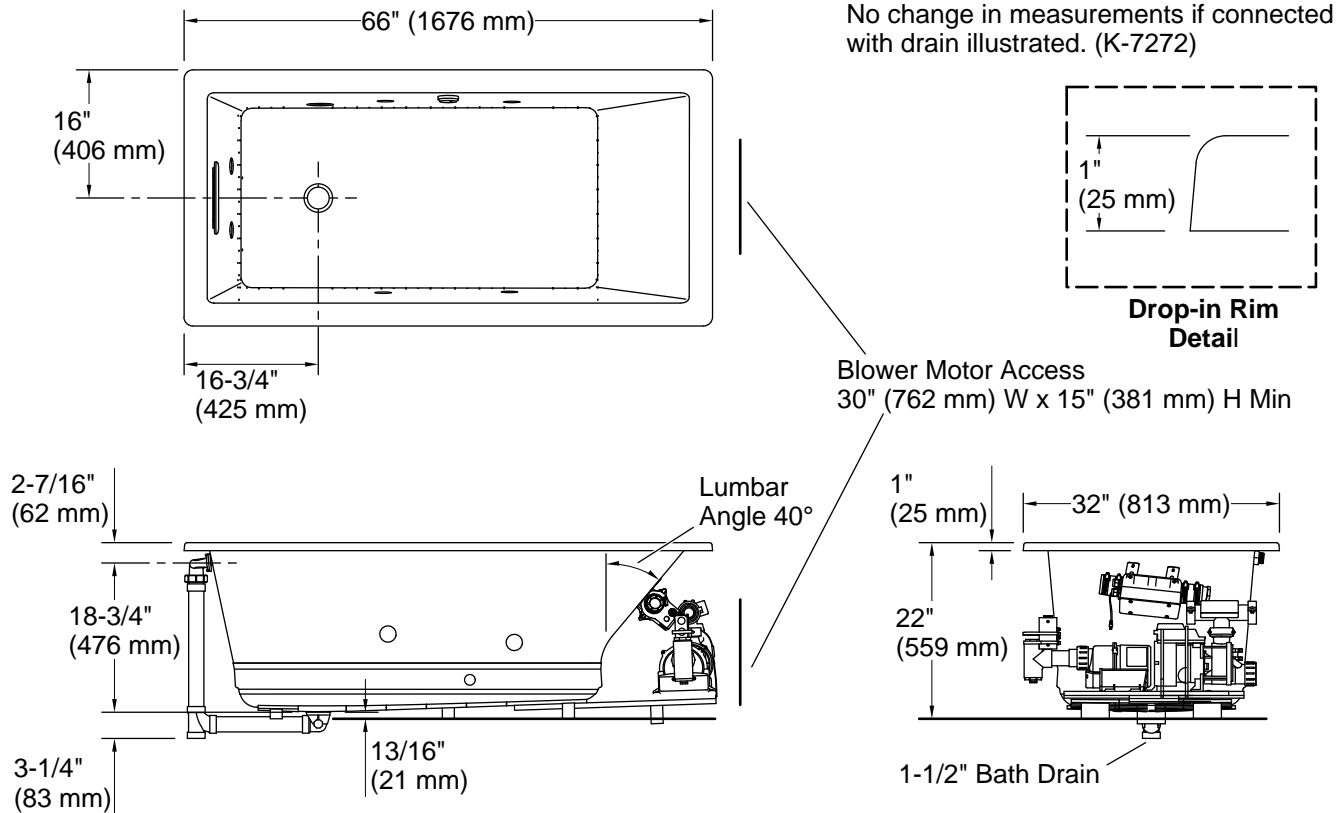

12-9-2024 21:26 - US/CA

**Underscore®**

66" x 32" drop-in Heated BubbleMassage™ air bath with whirlpool  
**K-1822-XHGH**

**Required Electrical Service**

Three dedicated circuits required, protected with Class A Ground-Fault Circuit-Interrupter (GFCI). Outside North America, this device may be known as a Residual Current Device (RCD).

- Blower: 120 V, 15 A, 60 Hz
- Air bath, Pump: 120 V, 15 A, 60 Hz
- Heater: 120 V, 15 A, 60 Hz

**Technical Information**

All product dimensions are nominal.

- Drain location: Reversible
- Basin area, bottom: 44-1/2" x 22-5/16" (1130 mm x 567 mm)
- Basin area, top: 59-5/8" x 25-1/2" (1514 mm x 648 mm)
- Weight: 172 lbs (78 kg)
- Minimum floor load: 61.5 lbs/ft² (300.3 kg/m²)
- Water depth: 18" (457 mm)
- Water capacity: 85.8 gal (324.8 L)
- Cutout: Drop-in, 65-1/2" x 31-1/2" (1664 mm x 800 mm)
- Electrical component rating: Blower: 120 V, 10 A, 60 Hz  
Air bath: 120 V, 5 A, 60 Hz

**Notes**

- Measure your actual product for rough-in details.
- Install this product according to the installation instructions.
- The hot water supply should be 70% of the capacity of the bath or greater. Installations will vary.