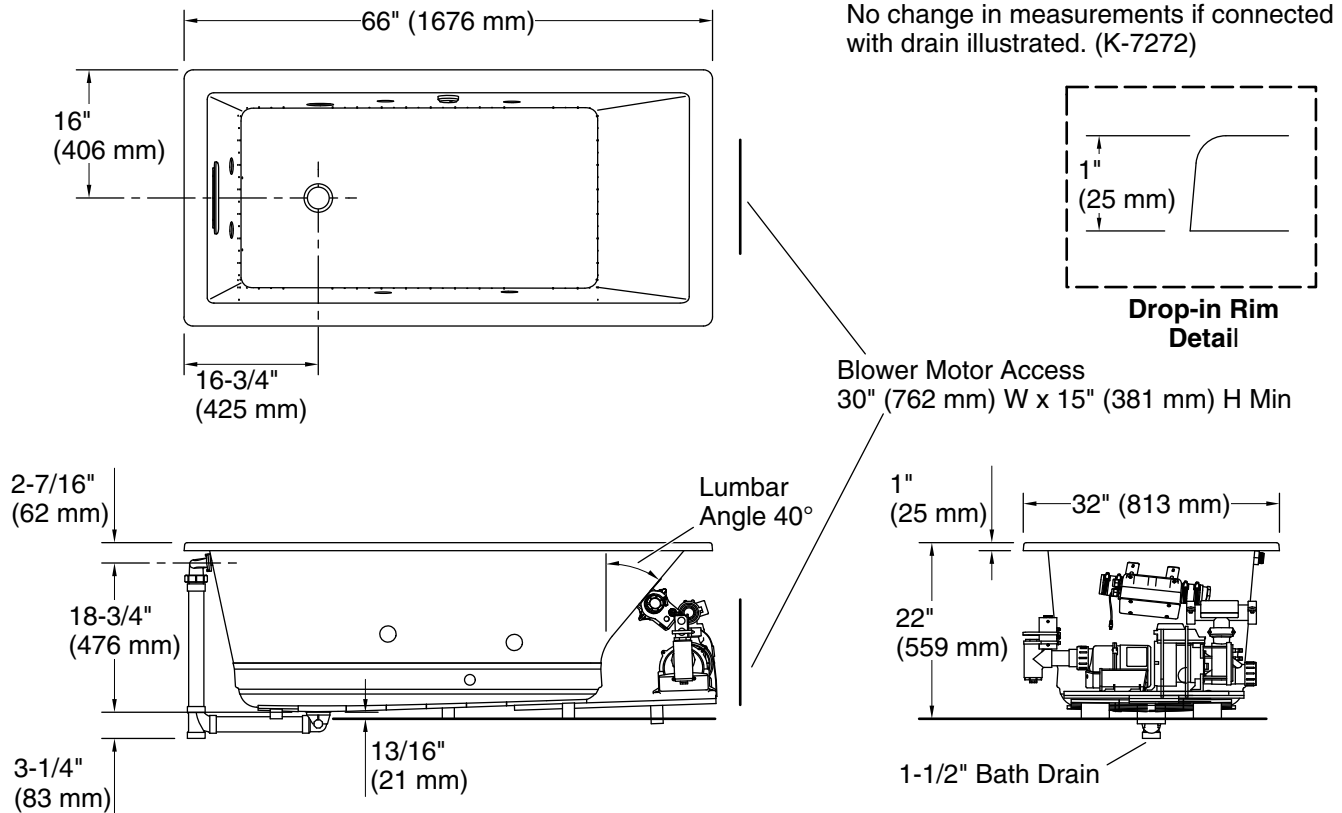

8-26-2024 21:17 - US/CA

Underscore®

66" x 32" drop-in Heated BubbleMassage™ air bath with whirlpool
K-1822-XHGH

Required Electrical Service

Three dedicated circuits required, protected with Class A Ground-Fault Circuit-Interrupter (GFCI). Outside North America, this device may be known as a Residual Current Device (RCD).

- Blower: 120 V, 15 A, 60 Hz
- Air bath, Pump: 120 V, 15 A, 60 Hz
- Heater: 120 V, 15 A, 60 Hz

Technical Information

All product dimensions are nominal.

- Drain location: Reversible
- Basin area, bottom: 44-1/2" x 22-5/16" (1130 mm x 567 mm)
- Basin area, top: 59-5/8" x 25-1/2" (1514 mm x 648 mm)
- Weight: 172 lbs (78 kg)
- Minimum floor load: 61.5 lbs/ft² (300.3 kg/m²)
- Water depth: 18" (457 mm)
- Water capacity: 85.8 gal (324.8 L)
- Cutout: Drop-in, 65-1/2" x 31-1/2" (1664 mm x 800 mm)
- Electrical component rating: Blower: 120 V, 10 A, 60 Hz
Air bath: 120 V, 5 A, 60 Hz

Notes

- Measure your actual product for rough-in details.
- Install this product according to the installation instructions.
- The hot water supply should be 70% of the capacity of the bath or greater. Installations will vary.