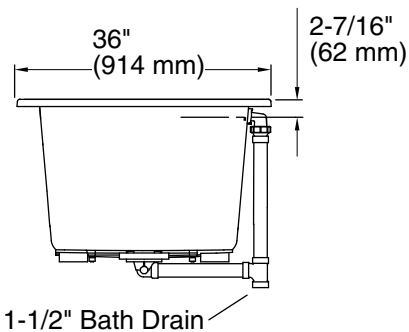

### Technical Information

All product dimensions are nominal.

Drain location:	Center
Basin area, bottom:	45-3/4" x 25-15/16" (1162 mm x 659 mm)
Basin area, top:	65-3/8" x 29-5/16" (1661 mm x 745 mm)
Weight:	82 lbs (37.2 kg)
Minimum floor load:	58 lbs/ft <sup>2</sup> (283.2 kg/m <sup>2</sup> )
Water depth:	19-7/16" (494 mm)
Water capacity:	112.9 gal (427.4 L)
Cutout:	Drop-in, 71-1/2" x 35-1/2" (1816 mm x 902 mm)
Minimum flat for door:	2-1/2" (64 mm)