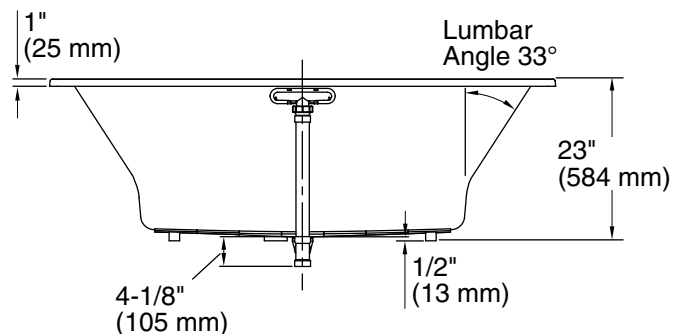

### Technical Information

All product dimensions are nominal.

Drain location:	Center
Basin area, bottom:	45-3/4" x 25-15/16" (1162 mm x 659 mm)
Basin area, top:	65-3/8" x 29-5/16" (1661 mm x 745 mm)
Weight:	82 lbs (37.2 kg)
Minimum floor load:	58 lbs/ft <sup>2</sup> (283.2 kg/m <sup>2</sup> )
Water depth:	19-7/16" (494 mm)
Water capacity:	112.9 gal (427.4 L)
Cutout:	Drop-in, 71-1/2" x 35-1/2" (1816 mm x 902 mm)
Minimum flat for door:	2-1/2" (64 mm)