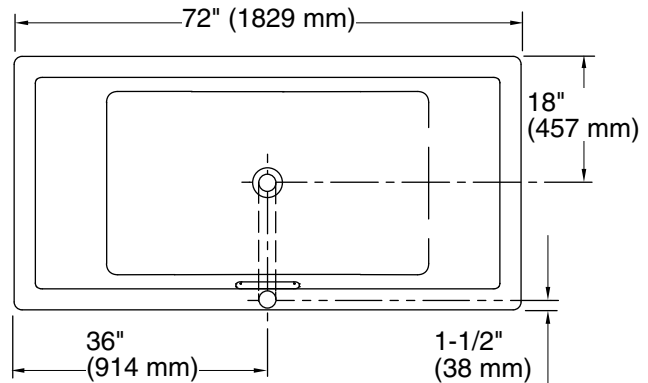

### Technical Information

All product dimensions are nominal.

Drain location:	Center
Basin area, bottom:	45-3/4" x 25-15/16" (1162 mm x 659 mm)
Basin area, top:	65-3/8" x 29-5/16" (1661 mm x 745 mm)
Weight:	82 lbs (37.2 kg)
Minimum floor load:	58 lbs/ft <sup>2</sup> (283.2 kg/m <sup>2</sup> )
Water depth:	19-7/16" (494 mm)
Water capacity:	112.9 gal (427.4 L)
Cutout:	Drop-in, 71-1/2" x 35-1/2" (1816 mm x 902 mm)
Minimum flat for door:	2-1/2" (64 mm)