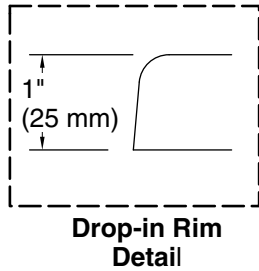

No change in measurements if connected with drain illustrated. (K-7272)

Blower Motor Access
30" (762 mm) W x 15" (381 mm) H Min