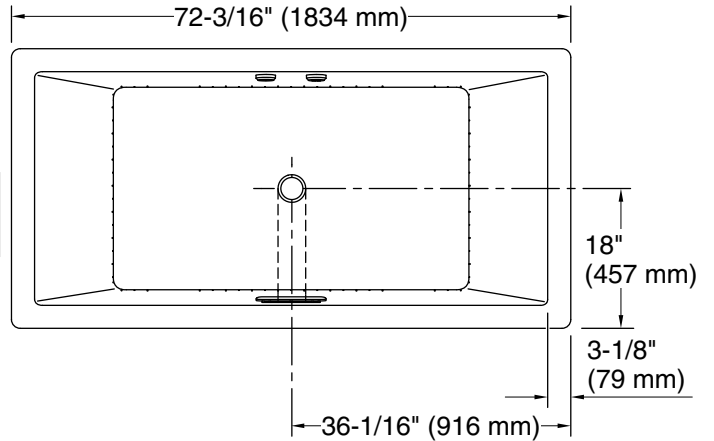

Lumbar
Angle 33°