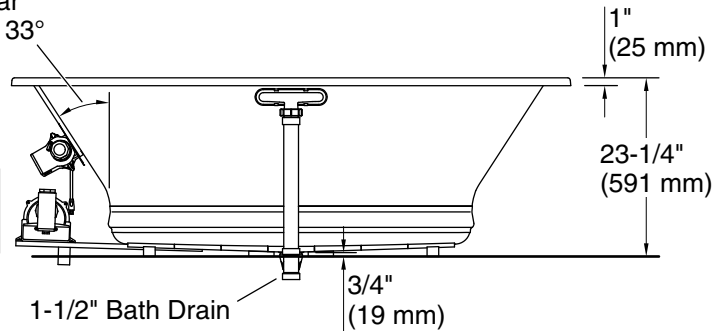

No change in measurements if connected with drain illustrated. (K-7272)

Blower Motor Access
30" (762 mm) W x 15" (381 mm) H Min

Lumbar
Angle 33°

Required Electrical Service

Two dedicated circuits required, protected with Class A Ground-Fault Circuit-Interrupter (GFCI). Outside North America, this device may be known as a Residual Current Device (RCD).

Blower, Heated	120 V, 15 A, 60 Hz
Surface:	
Air bath:	120 V, 15 A, 60 Hz

Technical Information

All product dimensions are nominal.

Drain location:	Center
Basin area, bottom:	45-3/4" x 25-15/16" (1162 mm x 659 mm)
Basin area, top:	65-3/8" x 29-5/16" (1661 mm x 745 mm)
Weight:	113 lbs (51.3 kg)
Minimum floor load:	60 lbs/ft² (292.9 kg/m²)
Water depth:	19-7/16" (494 mm)
Water capacity:	112.9 gal (427.4 L)
Cutout:	Drop-in, 71-1/2" x 35-1/2" (1816 mm x 902 mm)