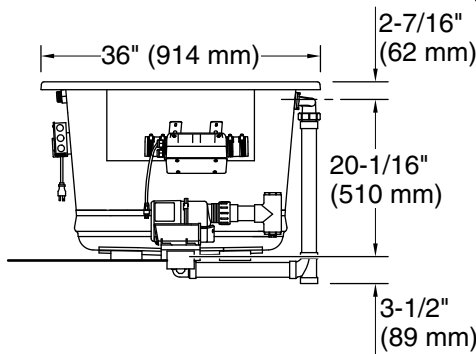

No change in measurements if connected with drain illustrated. (K-7272)

Blower Motor Access
30" (762 mm) W x 15" (381 mm) H Min

Lumbar
Angle 33°

Required Electrical Service

Two dedicated circuits required, protected with Class A Ground-Fault Circuit-Interrupter (GFCI). Outside North America, this device may be known as a Residual Current Device (RCD).

Blower, Heated	120 V, 15 A, 60 Hz
Surface:	
Air bath:	120 V, 15 A, 60 Hz

Technical Information

All product dimensions are nominal.

Drain location:	Center
Basin area, bottom:	45-3/4" x 25-15/16" (1162 mm x 659 mm)
Basin area, top:	65-3/8" x 29-5/16" (1661 mm x 745 mm)
Weight:	113 lbs (51.3 kg)
Minimum floor load:	60 lbs/ft² (292.9 kg/m²)
Water depth:	19-7/16" (494 mm)
Water capacity:	112.9 gal (427.4 L)
Cutout:	Drop-in, 71-1/2" x 35-1/2" (1816 mm x 902 mm)