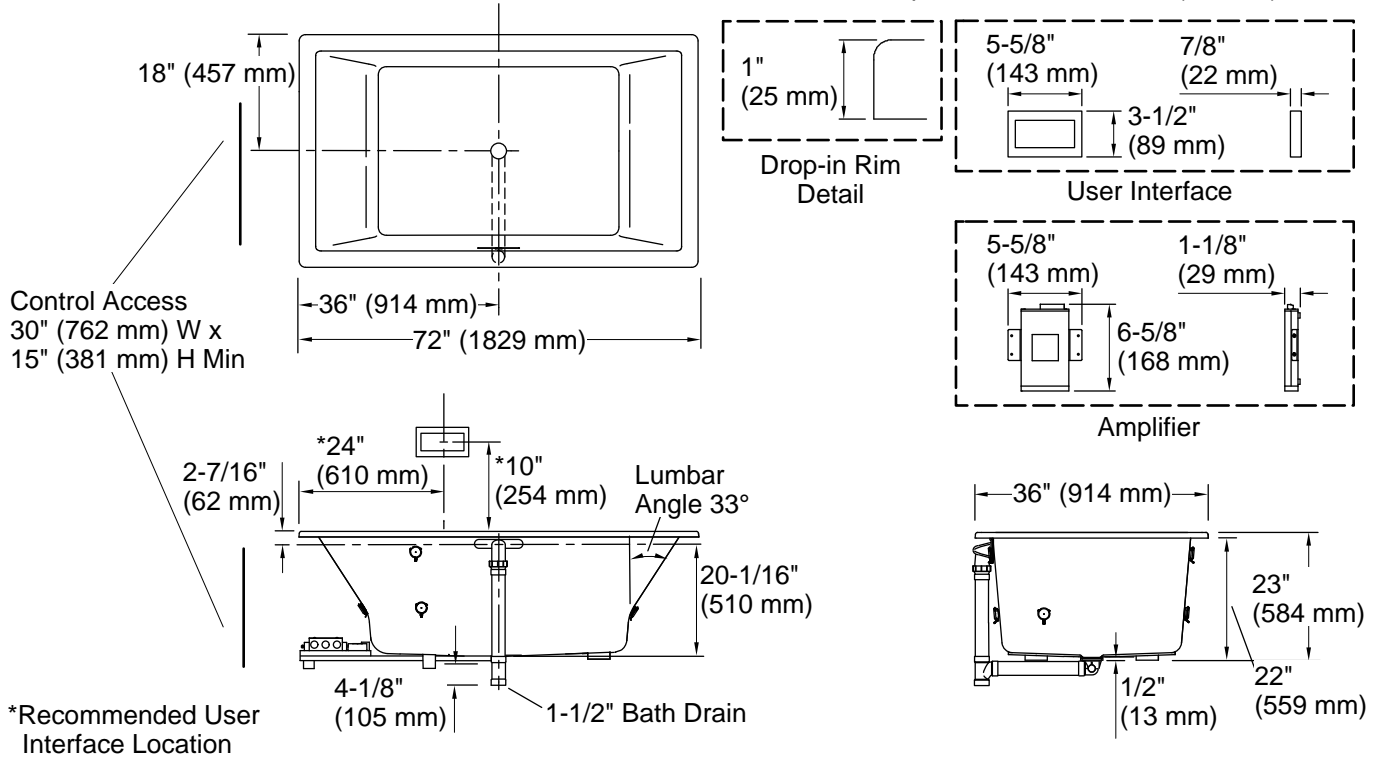

No change in measurements if connected with required drain illustrated. (K-7272)

Required Electrical Service

One circuit required, protected with Class A Ground-Fault Circuit-Interrupter (GFCI). Outside North America, this device may be known as a Residual Current Device (RCD).

Amplifier, Heated Surface: 120 V, 15 A, 50/60 Hz

Technical Information

All product dimensions are nominal.

Drain location:	Center
Basin area, bottom:	45-3/4" x 25-15/16" (1162 mm x 659 mm)
Basin area, top:	65-3/8" x 29-5/16" (1661 mm x 745 mm)
Weight:	92 lbs (41.7 kg)
Minimum floor load:	59 lbs/ft² (288.1 kg/m²)
Water depth:	19-7/16" (494 mm)
Water capacity:	112 gal (424 L)
Cutout:	Drop-in, 71-1/2" x 35-1/2" (1816 mm x 902 mm)
Electrical component rating:	Amplifier: 120 V, 50/60 Hz Heated Surface: 120 V, 0.5 A, 50/60 Hz,

Notes

Measure your actual product for rough-in details.

Install this product according to the installation instructions.

The hot water supply should be 70% of the capacity of the bath or greater. Installations will vary.

Kit is required for under-mount installations (sold separately).

Control amplifier fits 16" (406 mm) center studs. 25' (7.6 m) cables are included.

IMPORTANT! Due to BLUETOOTH signal overlap, installations of multiple baths within 50 ft (15.2 m) of each other will require special order product. Please contact your dealer, showroom, or sales representative for ordering assistance.