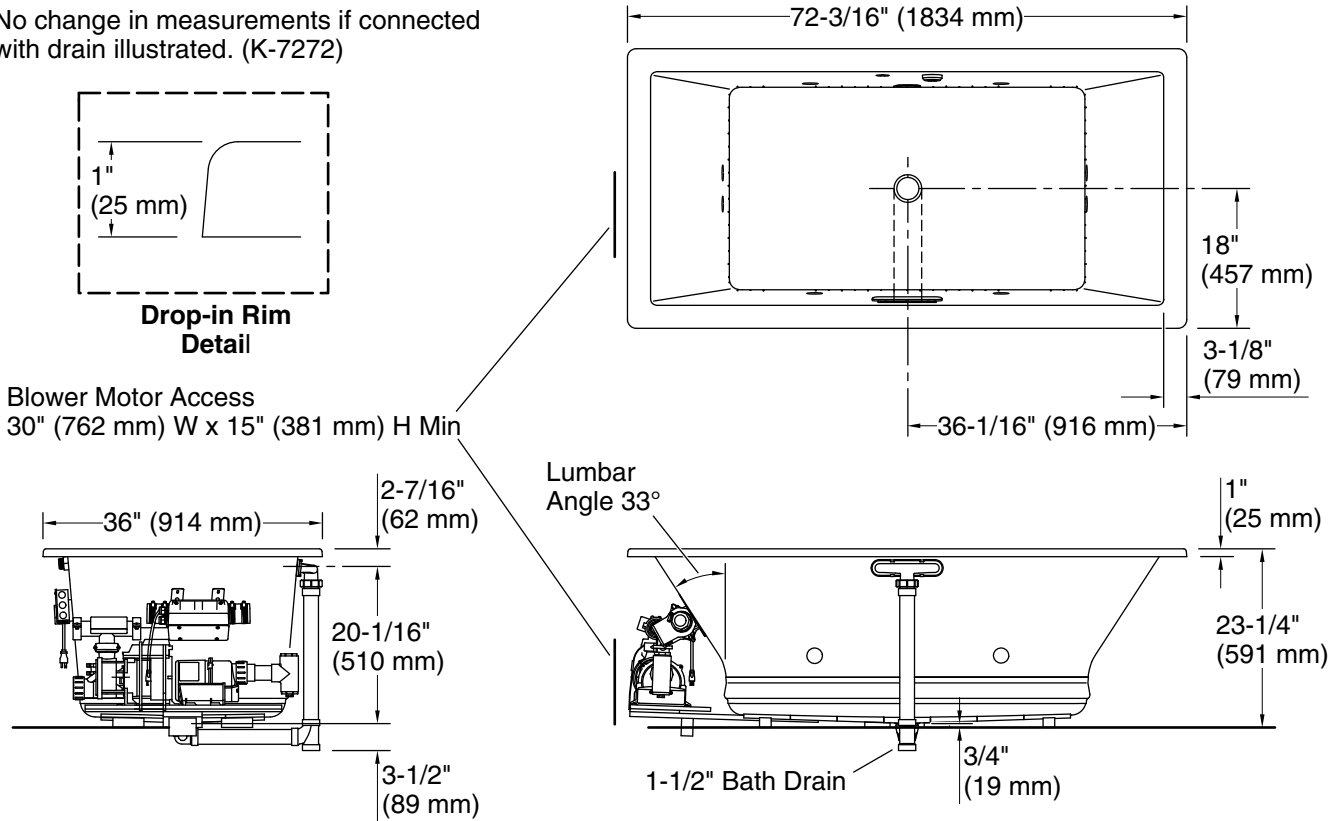

No change in measurements if connected with drain illustrated. (K-7272)

### Technical Information

All product dimensions are nominal.

Drain location:	Center
Basin area, bottom:	45-3/4" x 25-15/16" (1162 mm x 659 mm)
Basin area, top:	65-3/8" x 29-5/16" (1661 mm x 745 mm)
Weight:	195 lbs (88.5 kg)
Minimum floor load:	62.5 lbs/ft <sup>2</sup> (305.2 kg/m <sup>2</sup> )
Water depth:	19-7/16" (494 mm)
Water capacity:	112.9 gal (427.4 L)
Cutout:	Drop-in, 71-1/2" x 35-1/2" (1816 mm x 902 mm)