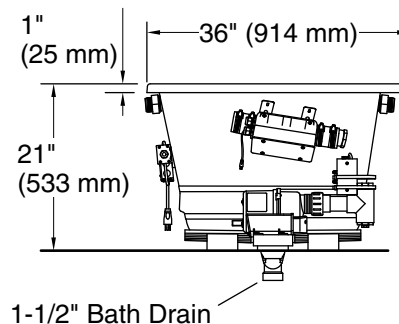

Underscore®

60" x 36" drop-in Heated BubbleMassage™ air bath
with Bask® heated surface
K-1849-GHW

No change in measurements if connected with drain illustrated. (K-7272)

Blower Motor Access
30" (762 mm) W x 15" (381 mm) H Min

Blower, Heated	120 V, 15 A, 60 Hz
Surface:	
Air bath:	120 V, 15 A, 60 Hz

Technical Information

All product dimensions are nominal.

Drain location:	Reversible
Basin area, bottom:	39-9/16" x 24-11/16" (1005 mm x 627 mm)
Basin area, top:	53-5/8" x 29-1/2" (1362 mm x 749 mm)
Weight:	106 lbs (48.1 kg)
Minimum floor load:	54 lbs/ft² (263.7 kg/m²)
Water depth:	17-1/8" (435 mm)
Water capacity:	81.1 gal (307 L)
Cutout:	Drop-in, 59-1/2" x 35-1/2" (1511 mm x 902 mm)