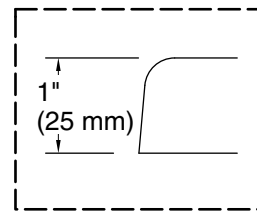

Underscore®

60" x 36" drop-in Heated BubbleMassage™ air bath
with Bask® heated surface
K-1849-GHW

No change in measurements if connected with drain illustrated. (K-7272)

Blower Motor Access
30" (762 mm) W x 15" (381 mm) H Min

Blower, Heated	120 V, 15 A, 60 Hz
Surface:	
Air bath:	120 V, 15 A, 60 Hz

Technical Information

All product dimensions are nominal.

Drain location:	Reversible
Basin area, bottom:	39-9/16" x 24-11/16" (1005 mm x 627 mm)
Basin area, top:	53-5/8" x 29-1/2" (1362 mm x 749 mm)
Weight:	106 lbs (48.1 kg)
Minimum floor load:	54 lbs/ft² (263.7 kg/m²)
Water depth:	17-1/8" (435 mm)
Water capacity:	81.1 gal (307 L)
Cutout:	Drop-in, 59-1/2" x 35-1/2" (1511 mm x 902 mm)