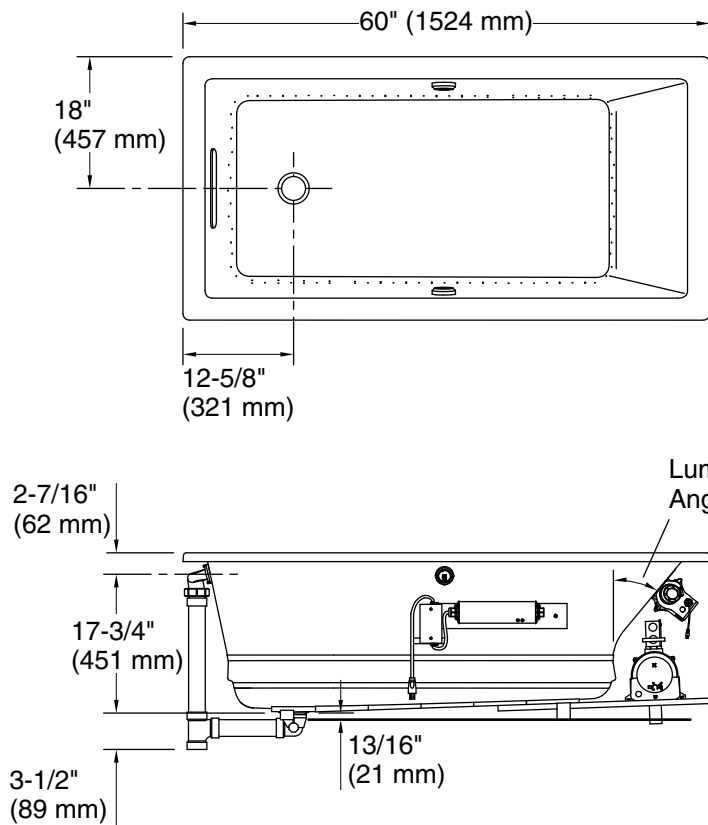

Underscore®

60" x 36" drop-in Heated BubbleMassage™ air bath
with Bask® heated surface
K-1849-GHW

No change in measurements if connected with drain illustrated. (K-7272)

Blower Motor Access
30" (762 mm) W x 15" (381 mm) H Min

Blower, Heated	120 V, 15 A, 60 Hz
Surface:	
Air bath:	120 V, 15 A, 60 Hz

Technical Information

All product dimensions are nominal.

Drain location:	Reversible
Basin area, bottom:	39-9/16" x 24-11/16" (1005 mm x 627 mm)
Basin area, top:	53-5/8" x 29-1/2" (1362 mm x 749 mm)
Weight:	106 lbs (48.1 kg)
Minimum floor load:	54 lbs/ft² (263.7 kg/m²)
Water depth:	17-1/8" (435 mm)
Water capacity:	81.1 gal (307 L)
Cutout:	Drop-in, 59-1/2" x 35-1/2" (1511 mm x 902 mm)