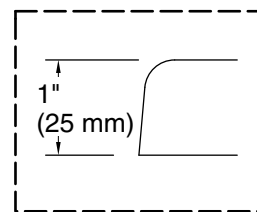

No change in measurements if connected with drain illustrated. (K-7272)

Blower Motor Access
20" (508 mm) W x 15" (381 mm) H Min