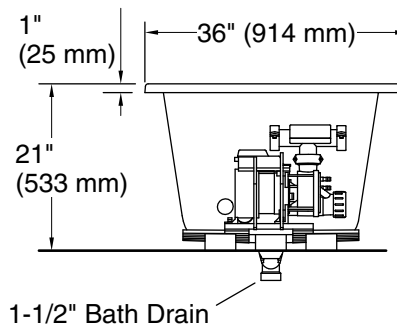

No change in measurements if connected with drain illustrated. (K-7272)

Blower Motor Access
 20" (508 mm) W x 15" (381 mm) H Min

Required Electrical Service

Two dedicated circuits required, protected with Class A Ground-Fault Circuit-Interrupter (GFCI). Outside North America, this device may be known as a Residual Current Device (RCD).

Pump: 120 V, 15 A, 60 Hz
 Heater: 120 V, 15 A, 60 Hz

Technical Information

All product dimensions are nominal.

Drain location: Reversible
 Basin area, bottom: 39-9/16" x 24-3/4" (1005 mm x 628 mm)
 Basin area, top: 54-1/4" x 30-1/4" (1377 mm x 768 mm)
 Weight: 121.5 lbs (55.1 kg)
 Minimum floor load: 56 lbs/ft² (273.4 kg/m²)
 Water depth: 16-11/16" (424 mm)
 Water capacity: 81.1 gal (307 L)
 Cutout: Drop-in, 59-1/2" x 35-1/2" (1511 mm x 902 mm)
 Electrical component rating: Pump: 120 V, 7 A, 60 Hz
 Heater: 120 V, 12 A, 60 Hz