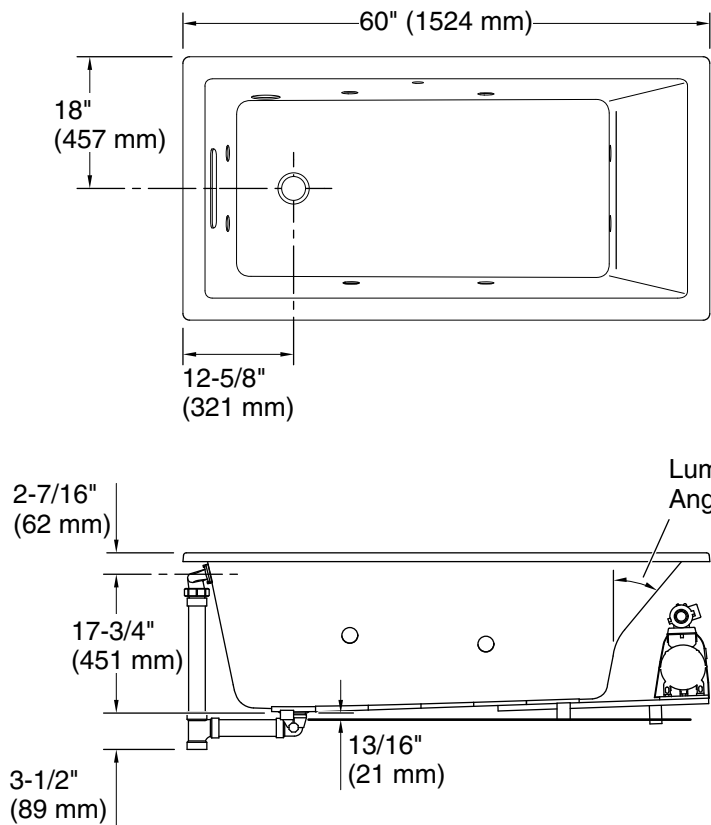

No change in measurements if connected with drain illustrated. (K-7272)

Blower Motor Access
20" (508 mm) W x 15" (381 mm) H Min

Required Electrical Service

Two dedicated circuits required, protected with Class A Ground-Fault Circuit-Interrupter (GFCI). Outside North America, this device may be known as a Residual Current Device (RCD).

Pump: 120 V, 15 A, 60 Hz
Heater: 120 V, 15 A, 60 Hz

Technical Information

All product dimensions are nominal.

Drain location: Reversible
Basin area, bottom: 39-9/16" x 24-3/4" (1005 mm x 628 mm)
Basin area, top: 54-1/4" x 30-1/4" (1377 mm x 768 mm)
Weight: 121.5 lbs (55.1 kg)
Minimum floor load: 56 lbs/ft² (273.4 kg/m²)
Water depth: 16-11/16" (424 mm)
Water capacity: 81.1 gal (307 L)
Cutout: Drop-in, 59-1/2" x 35-1/2" (1511 mm x 902 mm)
Electrical component rating: Pump: 120 V, 7 A, 60 Hz
Heater: 120 V, 12 A, 60 Hz

Minimum flat for 2-7/16" (61 mm)

1-800-4KOHLER (1-800-456-4537)

Kohler Co. reserves the right to make revisions without notice to product specifications.

For the most current Specification Sheet, go to www.kohler.com USA or www.kohler.ca Canada

2-23-2025 20:24 - US/CA

Notes

Measure your actual product for rough-in details.

Install this product according to the installation instructions.

The hot water supply should be 70% of the capacity of the bath or greater. Installations will vary.