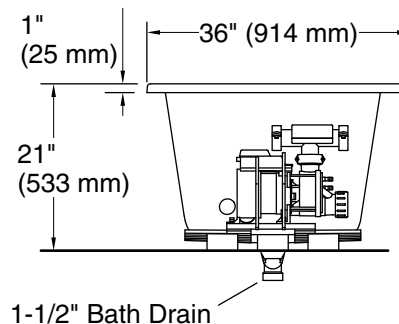

Blower Motor Access  
 20" (508 mm) W x 15" (381 mm) H Min

### Technical Information

All product dimensions are nominal.

Drain location: Reversible  
 Basin area, bottom: 39-9/16" x 24-3/4" (1005 mm x 628 mm)  
 Basin area, top: 54-1/4" x 30-1/4" (1377 mm x 768 mm)  
 Weight: 121.5 lbs (55.1 kg)  
 Minimum floor load: 56 lbs/ft<sup>2</sup> (273.4 kg/m<sup>2</sup>)  
 Water depth: 16-11/16" (424 mm)  
 Water capacity: 81.1 gal (307 L)  
 Cutout: Drop-in, 59-1/2" x 35-1/2" (1511 mm x 902 mm)  
 Electrical component rating: Pump: 120 V, 7 A, 60 Hz  
 Heater: 120 V, 12 A, 60 Hz