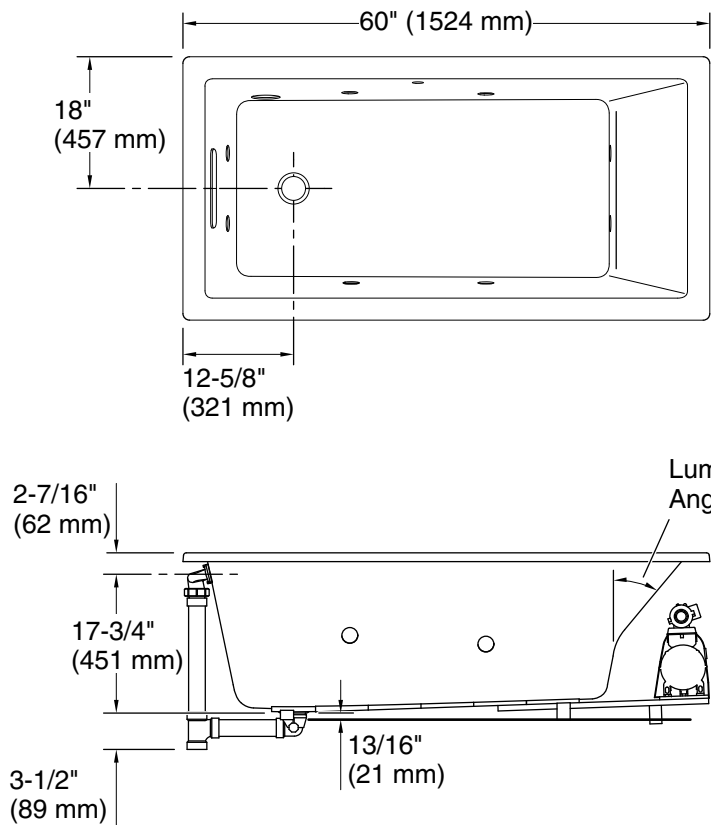

No change in measurements if connected with drain illustrated. (K-7272)

Blower Motor Access
20" (508 mm) W x 15" (381 mm) H Min

Required Electrical Service

Two dedicated circuits required, protected with Class A Ground-Fault Circuit-Interrupter (GFCI). Outside North America, this device may be known as a Residual Current Device (RCD).

Pump: 120 V, 15 A, 60 Hz
Heater: 120 V, 15 A, 60 Hz

Technical Information

All product dimensions are nominal.

Drain location: Reversible
Basin area, bottom: 39-9/16" x 24-3/4" (1005 mm x 628 mm)
Basin area, top: 54-1/4" x 30-1/4" (1377 mm x 768 mm)
Weight: 121.5 lbs (55.1 kg)
Minimum floor load: 56 lbs/ft² (273.4 kg/m²)
Water depth: 16-11/16" (424 mm)
Water capacity: 81.1 gal (307 L)
Cutout: Drop-in, 59-1/2" x 35-1/2" (1511 mm x 902 mm)
Electrical component rating: Pump: 120 V, 7 A, 60 Hz
Heater: 120 V, 12 A, 60 Hz

Minimum flat for 2-7/16" (61 mm)

1-800-4KOHLER (1-800-456-4537)

Kohler Co. reserves the right to make revisions without notice to product specifications.

For the most current Specification Sheet, go to www.kohler.com USA or www.kohler.ca Canada

7-13-2024 19:55 - US

Notes

Measure your actual product for rough-in details.

Install this product according to the installation instructions.

The hot water supply should be 70% of the capacity of the bath or greater. Installations will vary.