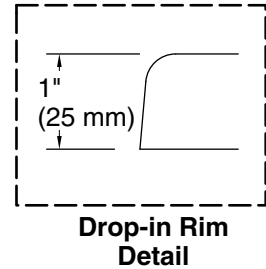

7-9-2024 23:11 - US

Underscore®
 60" x 36" drop-in Heated BubbleMassage™ air bath
 with whirlpool
K-1849-XHGH

No change in measurements if connected with drain illustrated. (K-7272)

Blower Motor Access
 30" (762 mm) W x 15" (381 mm) H Min

- Blower: 120 V, 15 A, 60 Hz
- Air bath, Pump: 120 V, 15 A, 60 Hz
- Heater: 120 V, 15 A, 60 Hz

Technical Information

All product dimensions are nominal.

- Drain location: Reversible
- Basin area, bottom: 39-9/16" x 24-11/16" (1005 mm x 627 mm)
- Basin area, top: 53-5/8" x 29-1/2" (1362 mm x 749 mm)
- Weight: 170 lbs (77.1 kg)
- Minimum floor load: 56.8 lbs/ft² (277.3 kg/m²)
- Water depth: 17-1/8" (435 mm)
- Water capacity: 81.1 gal (307 L)
- Template: K-534, not required, not included
- Electrical component rating: Blower: 120 V, 10 A, 60 Hz
 Air bath: 120 V, 5 A, 60 Hz