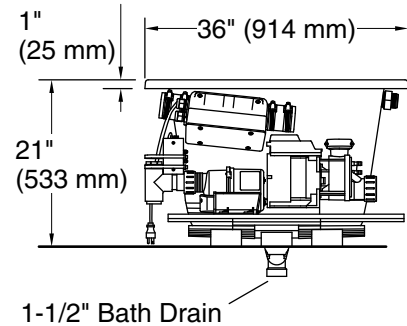

7-9-2024 23:11 - US

Underscore®
 60" x 36" drop-in Heated BubbleMassage™ air bath
 with whirlpool
K-1849-XHGH

No change in measurements if connected with drain illustrated. (K-7272)

Blower Motor Access
 30" (762 mm) W x 15" (381 mm) H Min

- Blower: 120 V, 15 A, 60 Hz
- Air bath, Pump: 120 V, 15 A, 60 Hz
- Heater: 120 V, 15 A, 60 Hz

Technical Information

All product dimensions are nominal.

- Drain location: Reversible
- Basin area, bottom: 39-9/16" x 24-11/16" (1005 mm x 627 mm)
- Basin area, top: 53-5/8" x 29-1/2" (1362 mm x 749 mm)
- Weight: 170 lbs (77.1 kg)
- Minimum floor load: 56.8 lbs/ft² (277.3 kg/m²)
- Water depth: 17-1/8" (435 mm)
- Water capacity: 81.1 gal (307 L)
- Template: K-534, not required, not included
- Electrical component rating: Blower: 120 V, 10 A, 60 Hz
 Air bath: 120 V, 5 A, 60 Hz