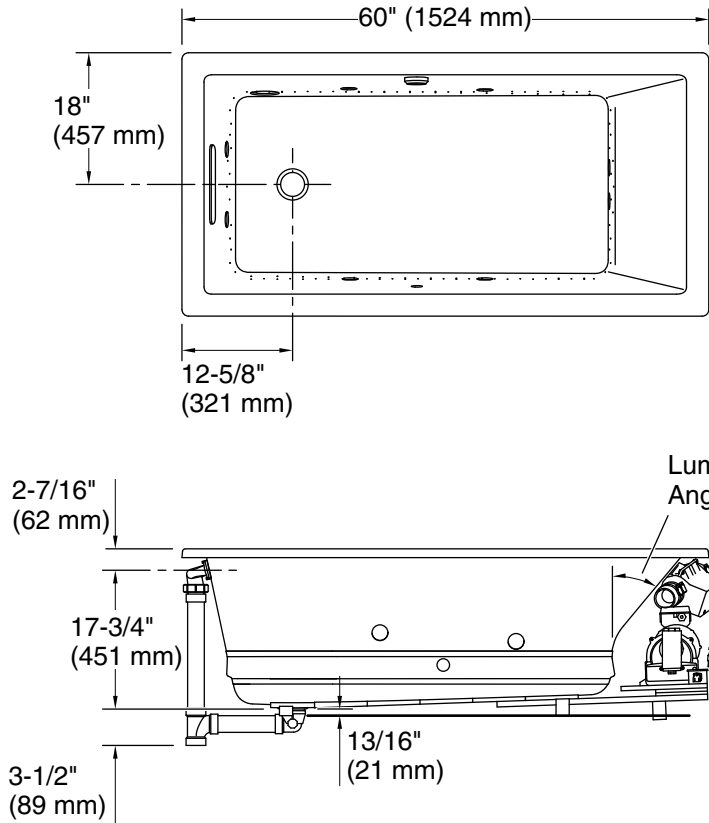

7-9-2024 23:11 - US

Underscore®
 60" x 36" drop-in Heated BubbleMassage™ air bath
 with whirlpool
K-1849-XHGH

No change in measurements if connected with drain illustrated. (K-7272)

Blower Motor Access
 30" (762 mm) W x 15" (381 mm) H Min

- Blower: 120 V, 15 A, 60 Hz
- Air bath, Pump: 120 V, 15 A, 60 Hz
- Heater: 120 V, 15 A, 60 Hz

Technical Information

All product dimensions are nominal.

- Drain location: Reversible
- Basin area, bottom: 39-9/16" x 24-11/16" (1005 mm x 627 mm)
- Basin area, top: 53-5/8" x 29-1/2" (1362 mm x 749 mm)
- Weight: 170 lbs (77.1 kg)
- Minimum floor load: 56.8 lbs/ft² (277.3 kg/m²)
- Water depth: 17-1/8" (435 mm)
- Water capacity: 81.1 gal (307 L)
- Template: K-534, not required, not included
- Electrical component rating: Blower: 120 V, 10 A, 60 Hz
 Air bath: 120 V, 5 A, 60 Hz