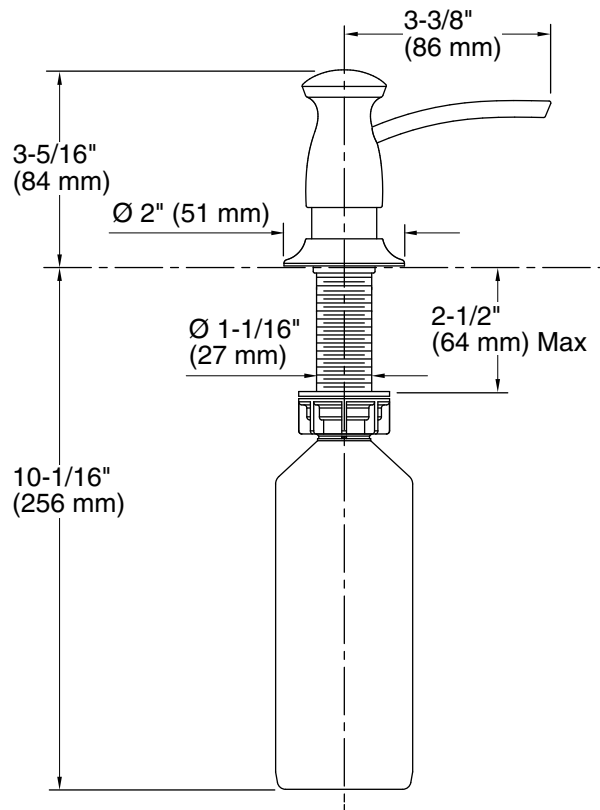

Features

- Holds up to 16 ounces of soap or lotion; refillable from top
- May be installed in predrilled sink holes or surfaces up to 2" thick
- Clamshell packed
- Coordinates with transitional-style faucets

Technical Information

All product dimensions are nominal.

Material: Brass

Notes

Install this product according to the installation guide.