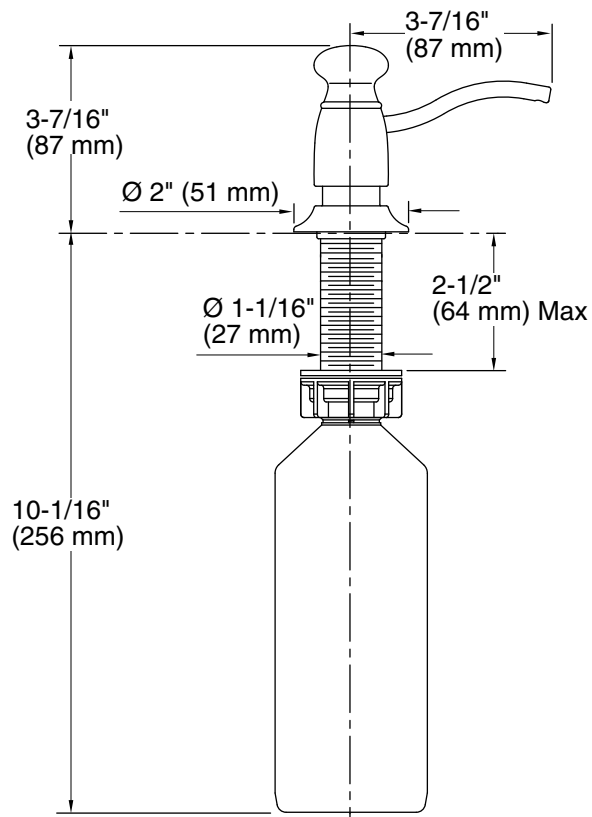

Features

- Holds up to 16 ounces of soap or lotion; refillable from top
- Clamshell packed
- Coordinates with traditional-style faucets

Material

- Solid-brass construction for durability and reliability
- Brass

Technical Information

All product dimensions are nominal.

Material: Brass

Notes

Install this product according to the installation guide.