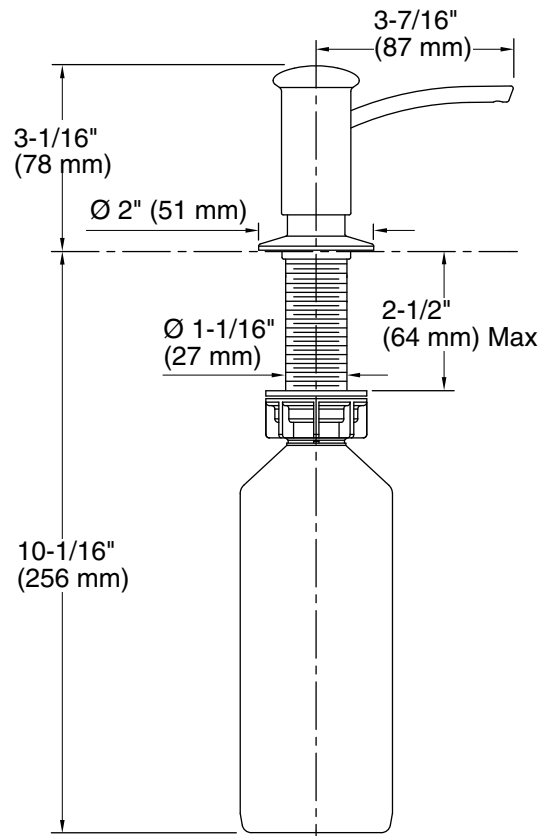

Features

- Holds up to 16 ounces of soap or lotion; refillable from top
- May be installed in predrilled sink holes or surfaces up to 2" thick
- Clamshell packed
- Coordinates with contemporary-style faucets

Technical Information

All product dimensions are nominal.

Material: Brass

Notes

Install this product according to the installation guide.