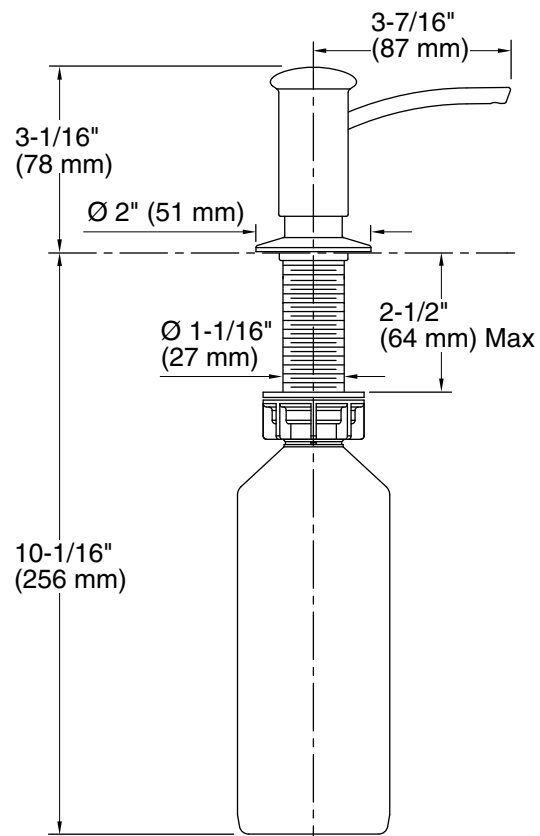

## Features

- Holds up to 16 ounces of soap or lotion; refillable from top
- Solid-brass construction with Matte Black finish
- May be installed in predrilled sink holes or surfaces up to 2" thick
- Wholesale packaging
- Coordinates with contemporary-style faucets

### Technical Information

All product dimensions are nominal.

Material: Brass