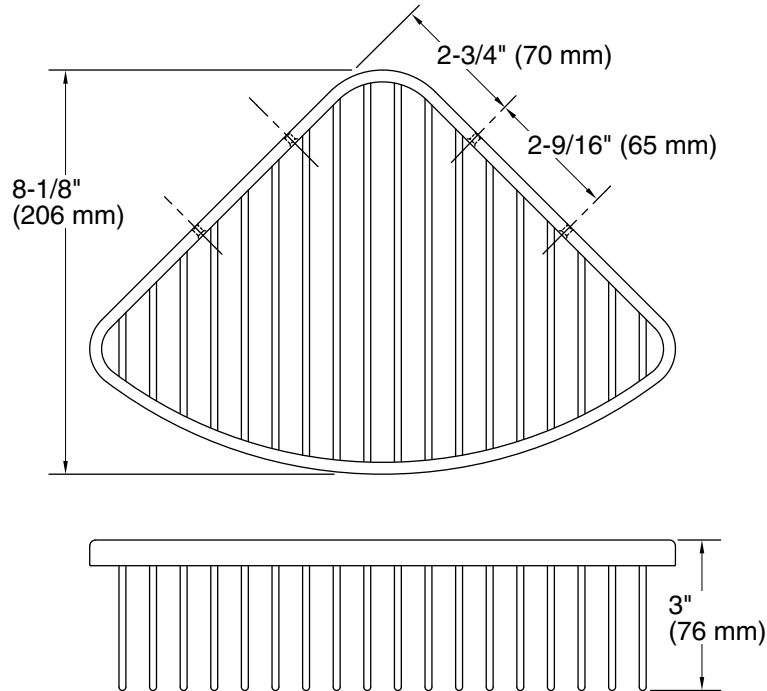

Technical Information

All product dimensions are nominal.

Material: Stainless Steel

Notes

Install this product according to the installation guide.

Shower basket must be mounted to a brace between the wall studs.

The screws (provided) must be attached to ceramic tile, cement board, or a brace between the wall studs.

If mounting on ceramic tile, do not position the screw locations of the shower basket on a grout line.

Apply silicone sealant into the drilled holes before securing the shower basket to the finished surface. This will reduce the risk of water damage behind the finished surface.