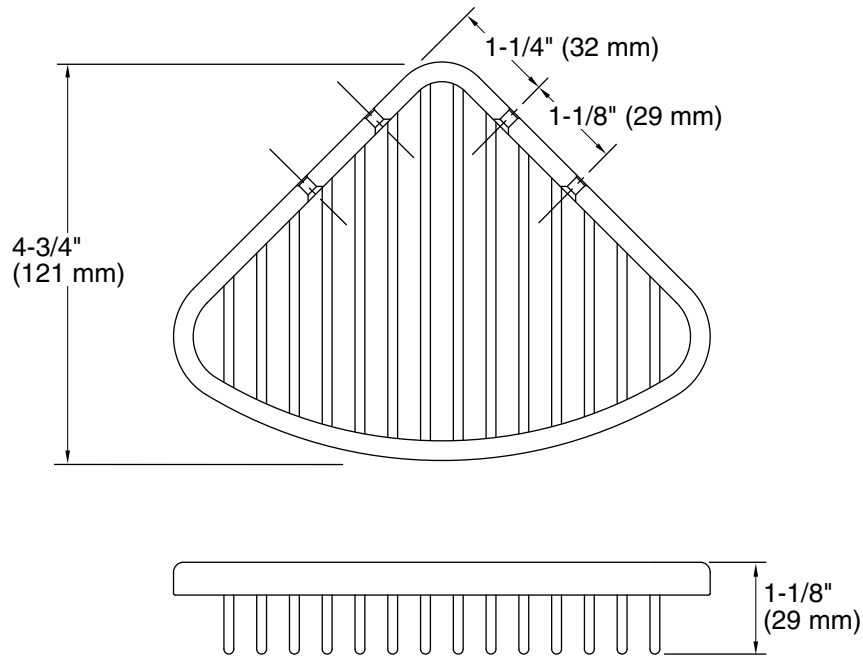

Technical Information

All product dimensions are nominal.

Material: Stainless Steel

Notes

Install this product according to the installation guide.

Shower basket must be mounted to a brace between the wall studs.

The screws (provided) must be attached to ceramic tile, cement board, or a brace between the wall studs.

If mounting on ceramic tile, do not position the screw locations of the shower basket on a grout line.

Apply silicone sealant into the drilled holes before securing the shower basket to the finished surface. This will reduce the risk of water damage behind the finished surface.