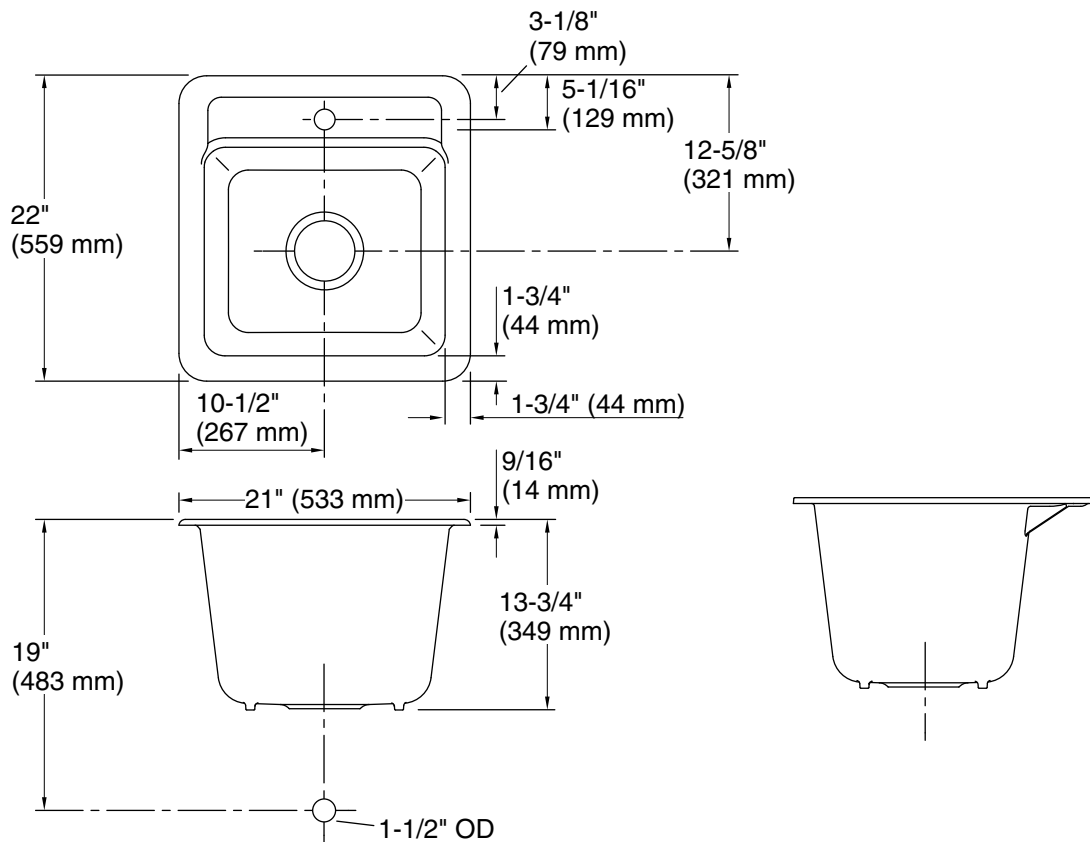

Technical Information

All product dimensions are nominal.

Basin configuration: Single Bowl

Min. base cabinet width: 24" (610 mm)

Bowl area (Only):
Length: 17-1/2" (445 mm)
Width: 15-3/16" (386 mm)
Bowl depth: 12-1/2" (318 mm)
Water depth: 12-1/2" (318 mm)

Number of deck holes: 1

Faucet hole(s): 1-3/8" (35 mm)

Drain hole: 3-7/8" (98 mm)

Template: 1079985-7, required, included

Notes

Install this product according to the installation instructions.