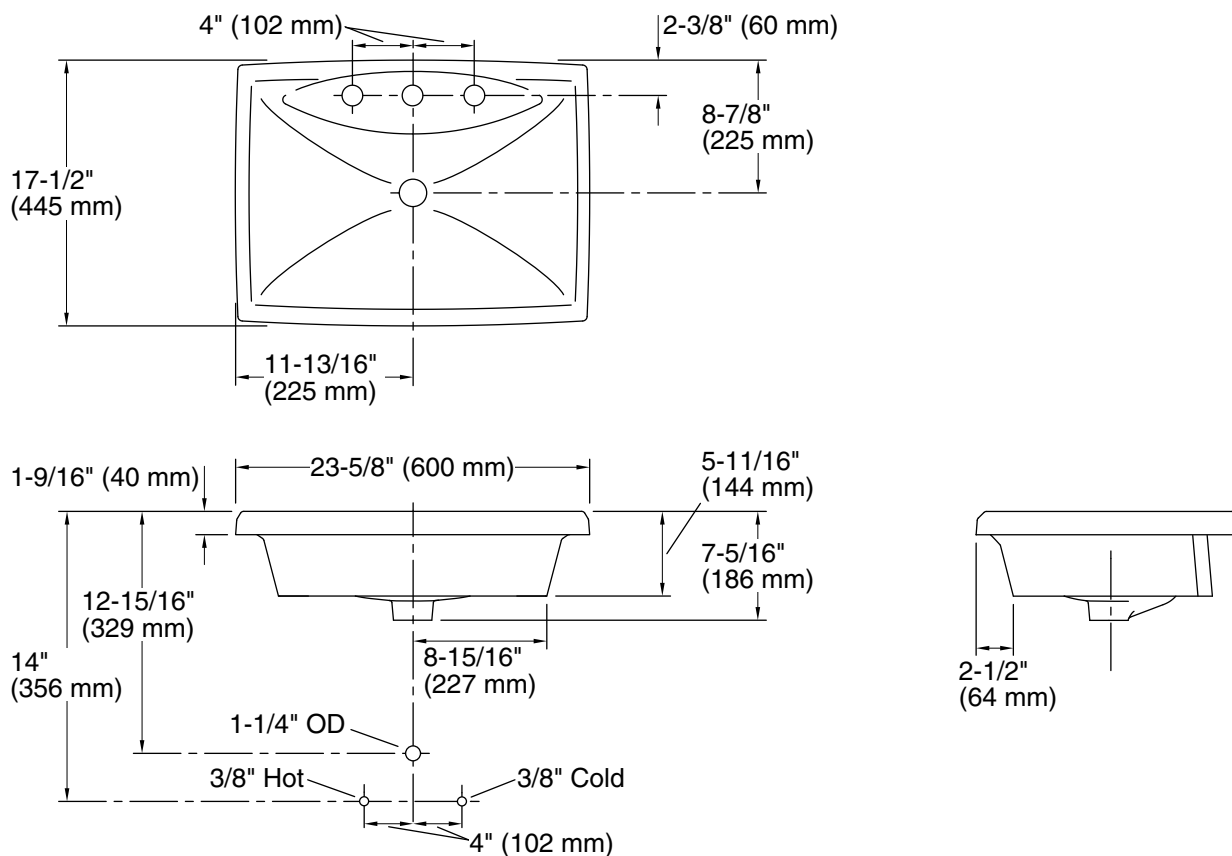

Escale®
Drop-in Bathroom Sink
K-19029-8

Features

- 8" (203 mm) widespread faucet holes
- Round-in-square shape
- Generously sized interior basin
- Overflow drain
- Coordinates with other products in the Escale collection

Codes/Standards

ASME A112.19.2/CSA B45.1
IAPMO Certification

**KOHLER® One-Year Limited
Warranty**

See website for detailed warranty information.

Technical Information

All product dimensions are nominal.

Basin configuration:	Single Bowl
Bowl area (Only):	Length: 23-11/16" (602 mm) Width: 17-1/2" (445 mm) Water depth: 3-1/2" (89 mm)
Number of deck holes:	3
Faucet hole(s):	1-3/8" (35 mm)
Drain hole:	1-3/4" (44 mm)
Template:	1052864-7, required, included