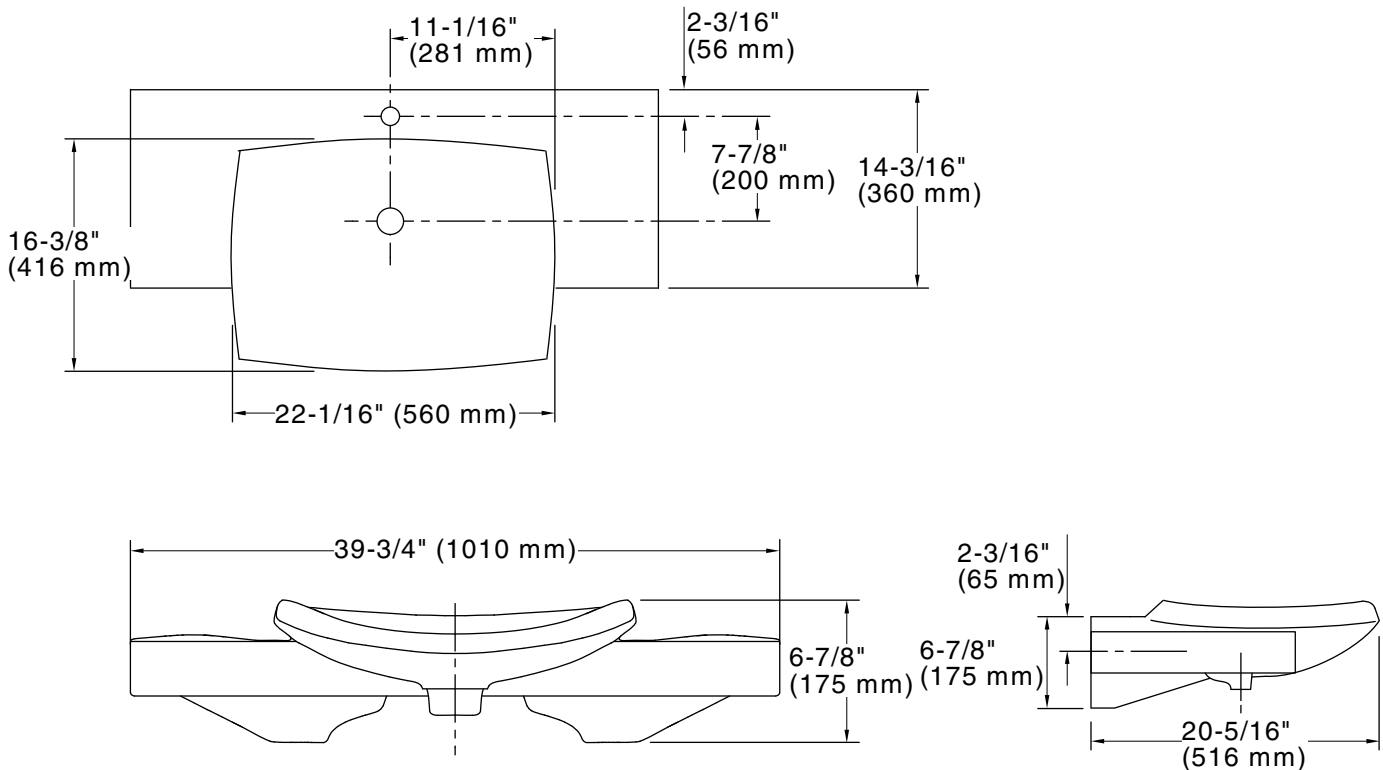

Features

- Single faucet hole
- Round-in-square basin shape
- Integrated vanity top adds surface space
- Overflow drain
- Combines with the K-19024 pedestal to create the K-18691 Escale pedestal sink
- Coordinates with other products in the Escale collection

Material

- Fireclay

Installation

- Countertop or pedestal

Recommended Products/Accessories

- K-23726 Drain treatment
- K-23725 Cast iron cleaner

Codes/Standards

ASME A112.19.2/CSA B45.1
IAPMO Certification

KOHLER® One-Year Limited Warranty

See website for detailed warranty information.

Technical Information

All product dimensions are nominal.

Basin configuration:	Single Bowl
Bowl area:	Length: 22-1/16" (560 mm)
	Width: 16-3/8" (416 mm)
	Water depth: 4-1/4" (108 mm)
With overflow:	Yes
Number of deck holes:	1
Faucet hole(s):	1-3/8" (35 mm)
Drain hole:	1-3/4" (44 mm)