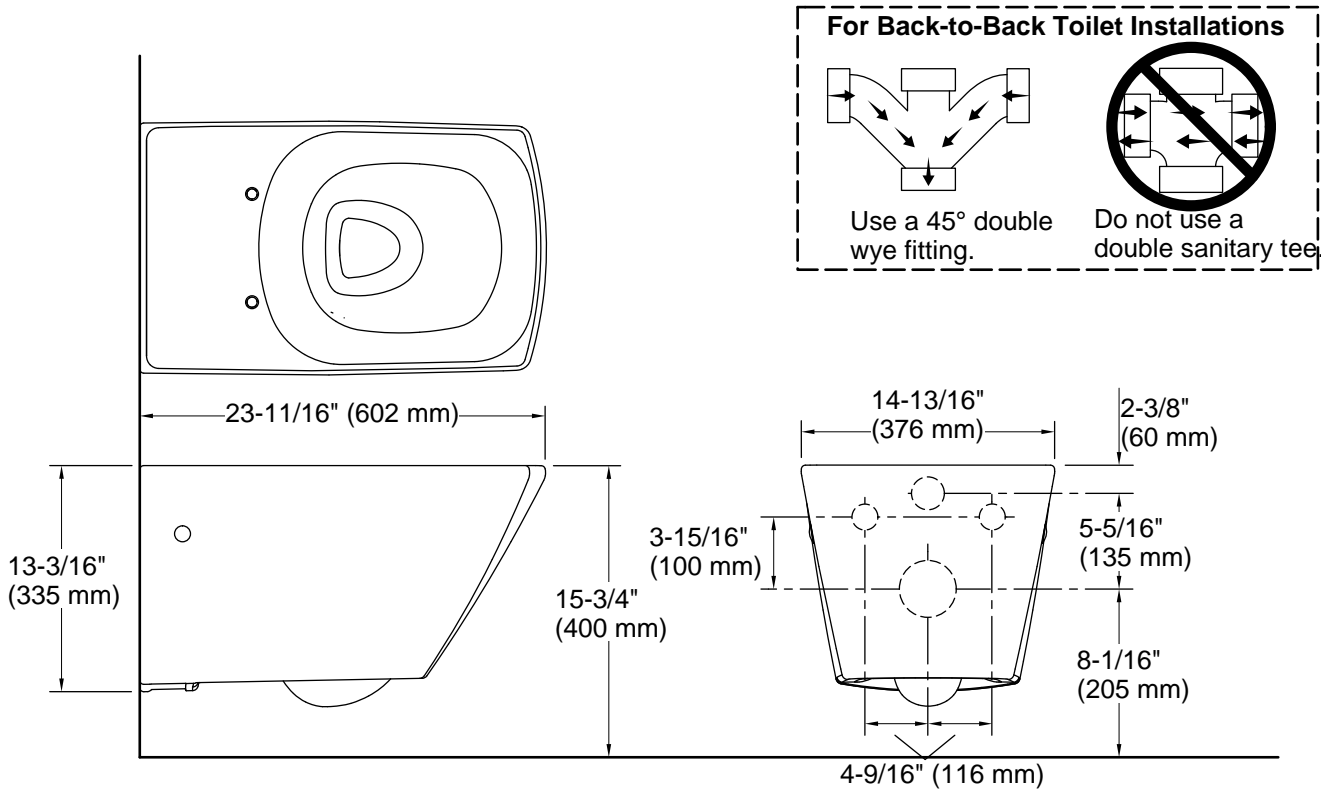

Features

- Square-front bowl offers an ideal solution for smaller bathrooms and powder rooms
- Wall-hung design allows bowl to be set at preferred height
- 2 inch (51 mm) fully glazed trapway
- Fully skirted trapway simplifies cleaning
- Washdown flushing system
- Mounting hardware is completely concealed, allowing the design lines to remain intact when installed
- Coordinates with other products in the Escale collection
- Bowl only; requires Kohler® in-wall tank and carrier system, faceplate, and seat (sold separately)

Installation

- Wall-hung
- 8.1 inch (205 mm) P-trap rough-in
- Installation hardware included
- Supply line sold separately

Codes/Standards

None Applicable

KOHLER® India Faucet, Sanitaryware and Bathing Products Limited Warranty

| | | |
|---|---|-------|
|  | 0 | White |
|---|---|-------|

Technical Information

All product dimensions are nominal.

Toilet type: Wall-hung
 Trap passageway: 2" (51 mm)
 Rim to water surface: 8-13/16" (224 mm)