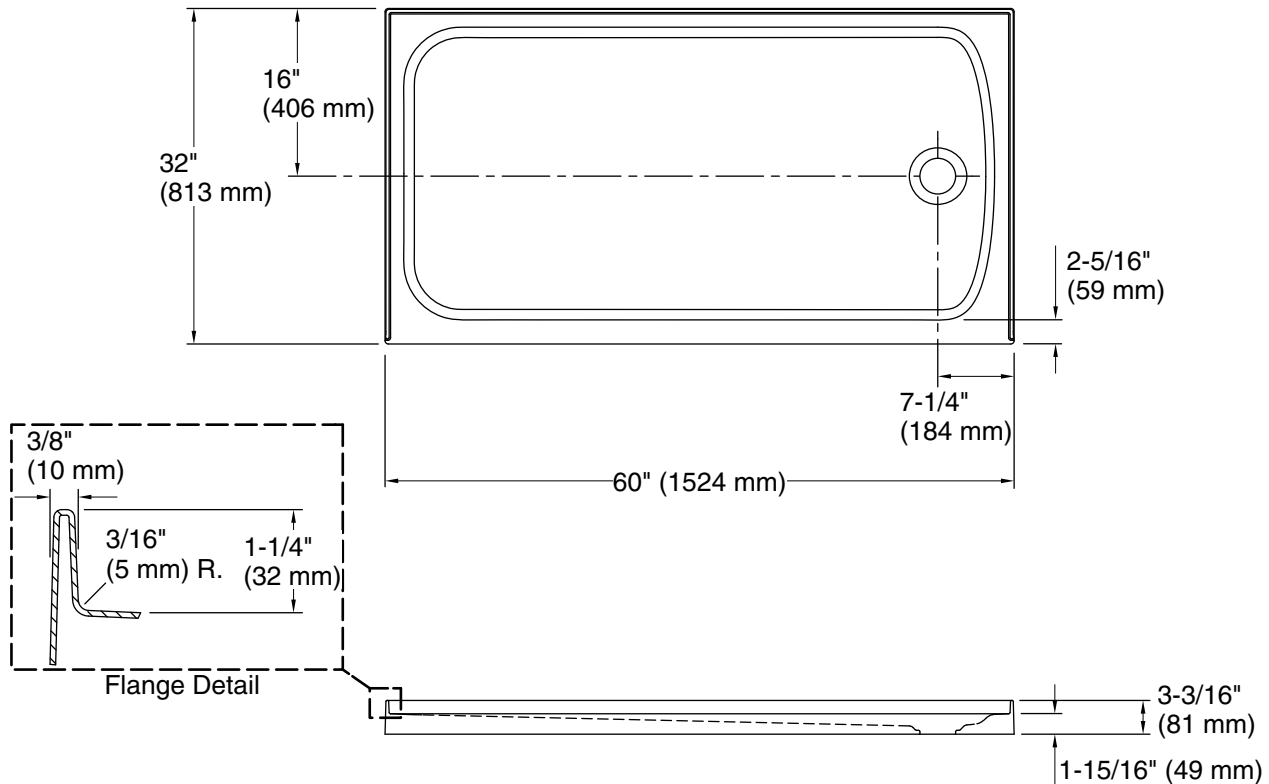

## Technical Information

All product dimensions are nominal.

Drain location:	Right
Weight:	128 lbs (58.1 kg)
Minimum flat for door:	2" (51 mm)